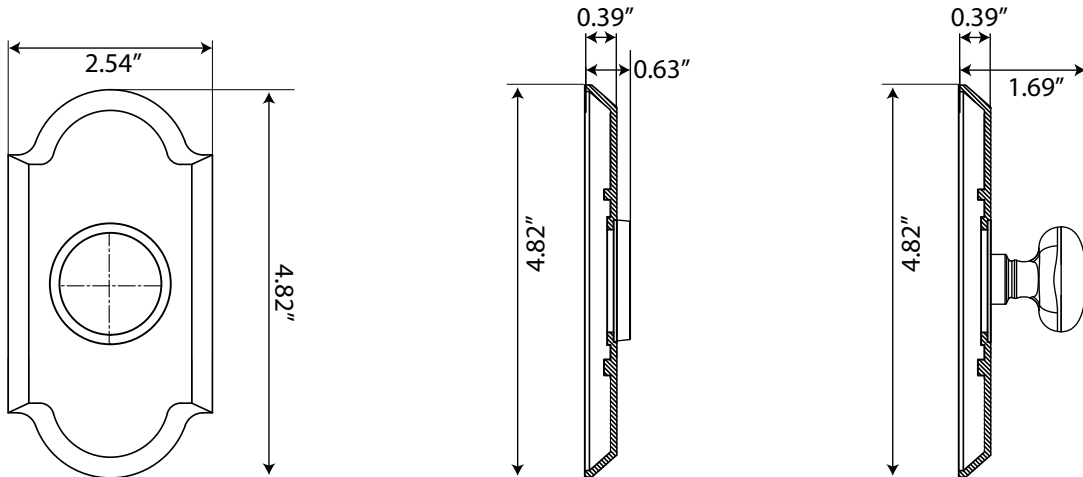

TECHNICAL SPECIFICATIONS

Dome Deadbolt

- > Design code: DOM
- > Material: Cast iron, zinc plated and powder coated
- > Function: Single Cylinder, Double Cylinder

Dome Deadbolt