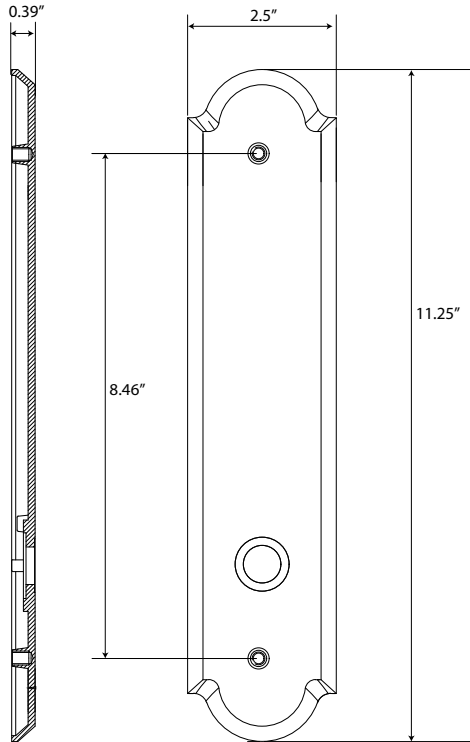

TECHNICAL SPECIFICATIONS

Dome Tall Plate

- > Design code: DOM
- > Material: Cast iron, zinc plated and powder coated
- > Functions: Passage, privacy, dummy

Aeg Knob on Dome Tall Plate