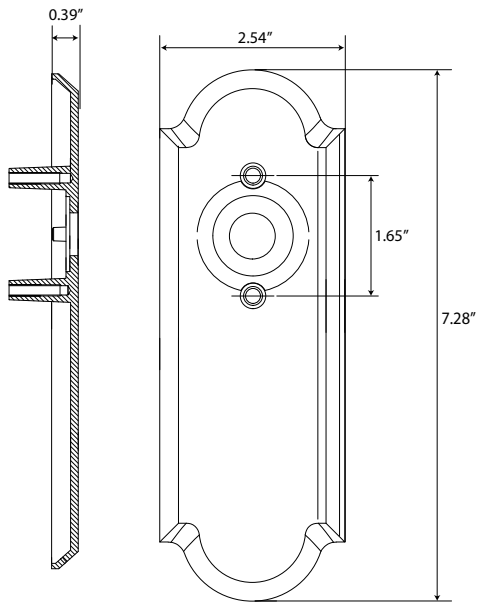

## TECHNICAL SPECIFICATIONS

---

### Dome Long Plate

- > Design code: DOM
- > Material: Cast iron, zinc plated and powder coated
- > Functions: Passage, privacy, dummy

Keep Knob on Dome Long Plate