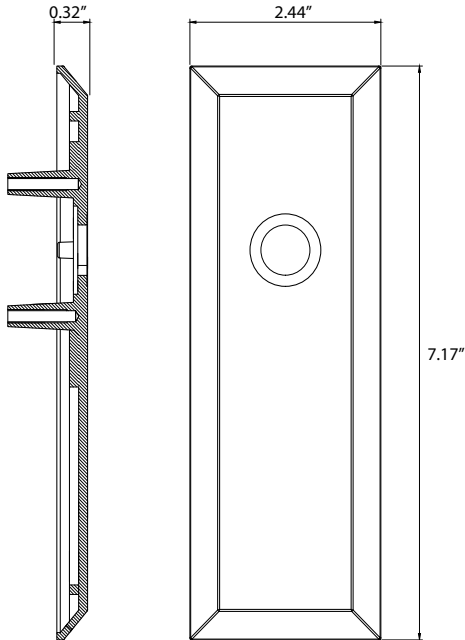

## TECHNICAL SPECIFICATIONS

---

### Keep Long Plate (PSG, PRV)

- > Design code: KEP
- > Material: Cast iron, zinc plated and powder coated
- > Functions: Passage, privacy, dummy

Dirk Lever on Keep Long Plate