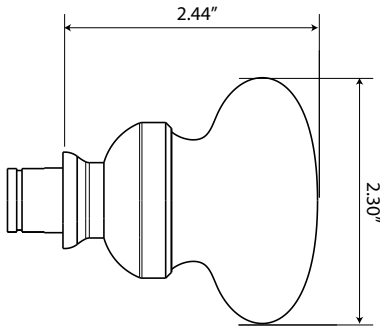

### White Snow Knob

> Design code: SNW

> Material: Porcelain; Cast iron, zinc plated and powder coated

White Snow Knob on Loch Rosette