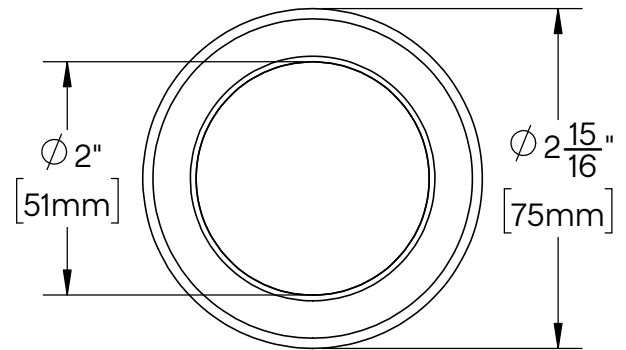

STRAINER TRIM RING