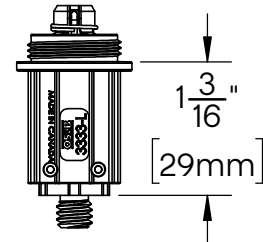

MATTE
BLACK

VENETIAN
BRONZE

STRAINER TRIM RING

LARGE CLICKER®
OPEN

LARGE CLICKER®
CLOSED

Oakville Stamping and Bending Ltd.

T. 905.827.0320 or toll free 1.877.314.6040 F. 905.827.6375 or toll free 1.877.827.6040