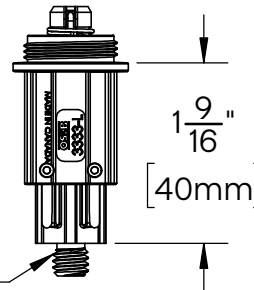

LARGE CLICKER®
OPEN