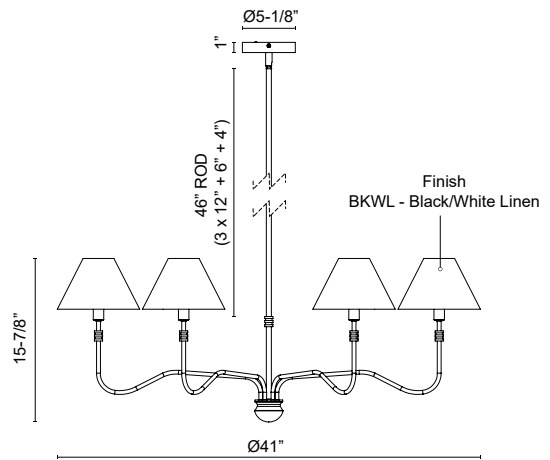

**PRESLEE
CH0717541
CHANDELIER**

PROJECT

CH0717541BKWL
Black/White Linen

SPECIFICATION DETAILS

Fixture Dimensions	D41" x H15-7/8"
Lamp Type	Candelabra, E12
Wattage	6 x 40W
Bulbs Included	No
Voltage	120V
Location	Dry
Rod Length	46" Max (3x12" + 1x6" + 1x4")
Wire Length	60"
Minimum Hang Height	24"
Illumination Direction	Omni-Directional
Sloped Ceiling Adaptable	Yes, 45 Degrees
Material	Steel + Linen
Shade Details	White Linen Shade
Canopy Dimensions	D5-1/8" x H1"