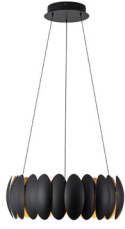

PALMA
CH0718920
CHANDELIER

PROJECT

CH0718920BK
Black

CH0718920GD
Gold

CH0718920WH
White

SPECIFICATION DETAILS

Fixture Dimensions	D20" x H7-1/8"
Light Source	LED with DC Driver
Wattage	33W
Total Lumens	2800lm
Delivered Lumens	BK-1485lm*; GD-1650lm*; WH-1815lm*
Voltage	120-277V
Color Temperature	3000K
CRI (Ra)	90CRI
LED Rated Life	50,000 hours
Dimming	100% - 10%, TRIAC or ELV Dimmer (Not Included)
CEC Title 24 JA8	Yes, JA8-2022
Location	Dry
Wire Length	72" Max
Wire Type	BK - Black SSL Wire; GD, WH - Clear SSL Wire
Minimum Hang Height	18"
Illumination Direction	Up/Down
Sloped Ceiling Adaptable	Yes
Material	Steel + Acrylic
Shade Details	Steel Shade
Diffuser Details	Frosted Acrylic Diffuser
Canopy Dimensions	D7-7/8" x H1-5/8"