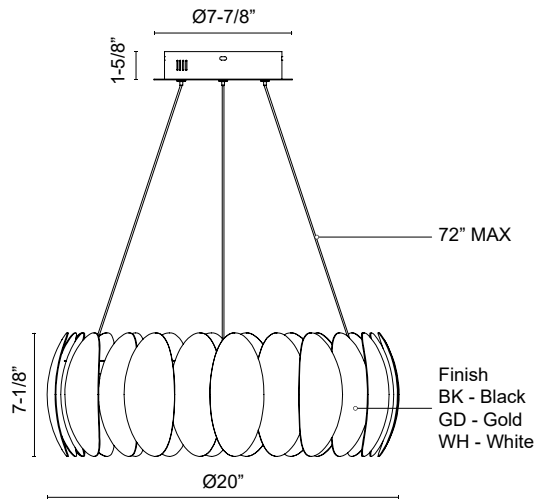

PALMA
CH0718920
CHANDELIER

PROJECT

CH0718920BK
Black

CH0718920GD
Gold

CH0718920WH
White

SPECIFICATION DETAILS

Fixture Dimensions	D20" x H7-1/8"
Light Source	LED with DC Driver
Wattage	33W
Total Lumens	2800lm
Delivered Lumens	BK-1485lm*; GD-1650lm*; WH-1815lm*
Voltage	120-277V
Color Temperature	3000K
CRI (Ra)	90CRI
LED Rated Life	50,000 hours
Dimming	100% - 10%, TRIAC or ELV Dimmer (Not Included)
CEC Title 24 JA8	Yes, JA8-2022
Location	Dry
Wire Length	72" Max
Wire Type	BK - Black SSL Wire; GD, WH - Clear SSL Wire
Minimum Hang Height	18"
Illumination Direction	Up/Down
Sloped Ceiling Adaptable	Yes
Material	Steel + Acrylic
Shade Details	Steel Shade
Diffuser Details	Frosted Acrylic Diffuser
Canopy Dimensions	D7-7/8" x H1-5/8"