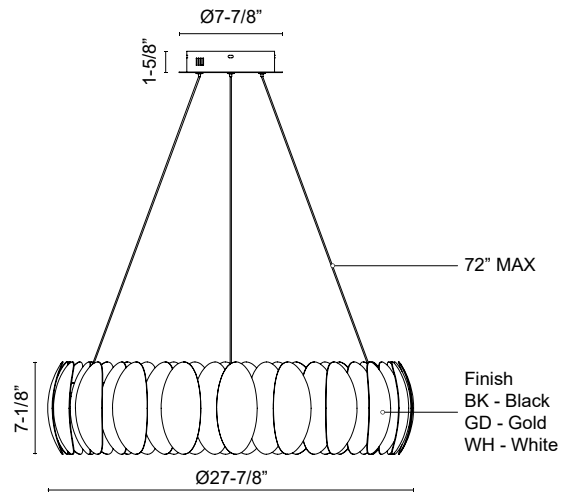

PALMA
CH0718928
CHANDELIER

PROJECT

CH0718928BK
Black

CH0718928GD
Gold

CH0718928WH
White

SPECIFICATION DETAILS

Fixture Dimensions	D27-7/8" x H7-1/8"
Light Source	LED with DC Driver
Wattage	41W
Total Lumens	3480lm
Delivered Lumens	BK-1845lm*; GD-2050lm*; WH-2255lm*
Voltage	120-277V
Color Temperature	3000K
CRI (Ra)	90CRI
LED Rated Life	50,000 hours
Dimming	100% - 10%, TRIAC or ELV Dimmer (Not Included)
CEC Title 24 JA8	Yes, JA8-2022
Location	Dry
Wire Length	72" Max
Wire Type	BK - Black SSL Wire; GD, WH - Clear SSL Wire
Minimum Hang Height	20"
Illumination Direction	Up/Down
Sloped Ceiling Adaptable	Yes
Material	Steel + Acrylic
Shade Details	Steel Shade
Diffuser Details	Frosted Acrylic Diffuser
Canopy Dimensions	D7-7/8" x H1-5/8"