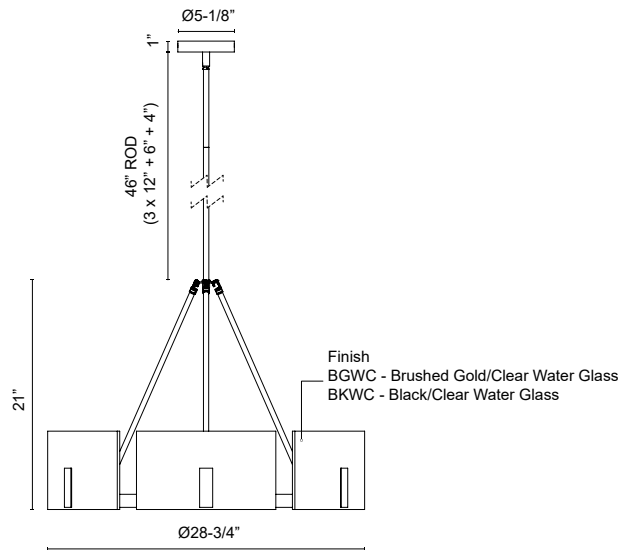

CH0731729BGWC
Brushed Gold/Clear
Water Glass

CH0731729BKWC
Black/Clear Water Glass

SPECIFICATION DETAILS

Fixture Dimensions	D28-3/4" x H21"
Lamp Type	Candelabra, E12
Wattage	6 x 60W
Bulbs Included	No
Voltage	120V
Location	Dry
Rod Length	46" Max (3x12" + 1x6" + 1x4")
Wire Length	60"
Minimum Hang Height	30"
Illumination Direction	Omni-Directional
Sloped Ceiling Adaptable	Yes, 45 Degrees
Material	Steel + Glass
Glass Details	Clear Water Glass
Shade Details	Clear Water Glass Shade
Canopy Dimensions	D5-1/8" x H1"