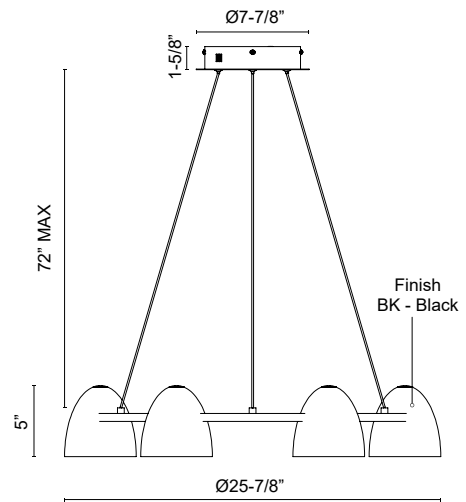

CH0737726BK
 Black

SPECIFICATION DETAILS

Fixture Dimensions	D25-7/8" x H5"
Light Source	LED with DC Driver
Wattage	37W
Total Lumens	3140lm
Delivered Lumens	BK-2300lm*
Voltage	120-277V
Color Temperature	3000K
CRI (Ra)	90CRI
LED Rated Life	50,000 hours
Dimming	100% - 10%, TRIAC or ELV Dimmer (Not Included)
CEC Title 24 JA8	Yes, JA8-2022
Location	Dry
Wire Length	72" Max
Wire Type	Black SSL Wire
Minimum Hang Height	20"
Illumination Direction	Down
Sloped Ceiling Adaptable	Yes
Material	Aluminum + Steel + Polymeric Material
Shade Details	Steel Shade
Diffuser Details	White Polymeric Diffuser
Canopy Dimensions	D7-7/8" x H1-5/8"