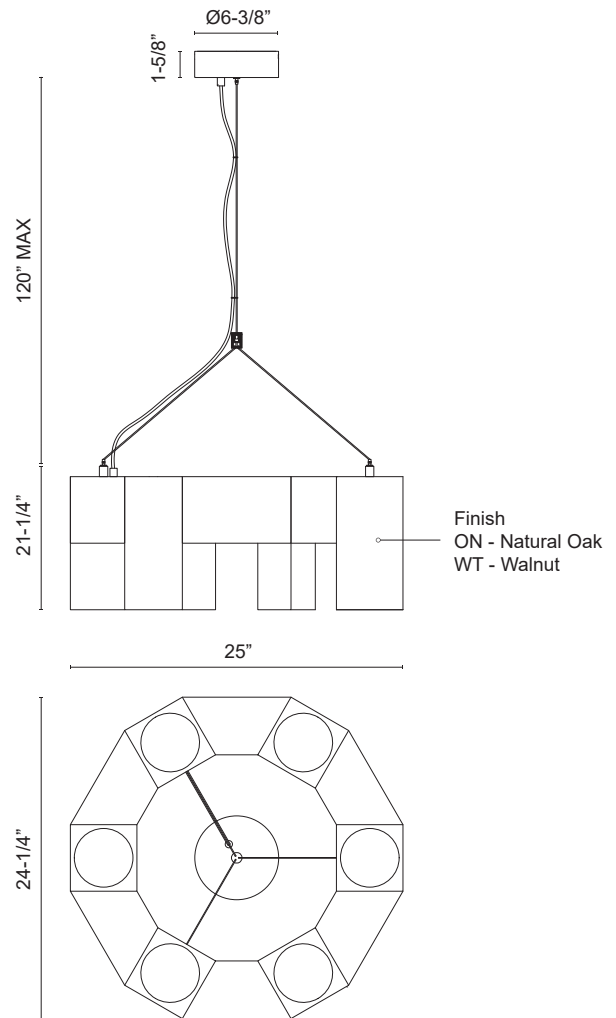

SPECIFICATION DETAILS

Fixture Dimensions	L25" x W24-1/4" x H21-1/4"
Light Source	LED with DC Driver
Wattage	40W
Total Lumens	3400lm
Delivered Lumens	ON-1920lm*; WT-1600lm*
Voltage	120-277V
Color Temperature	5CCT Selectable 2700K/3000K/3500K/4000K/5000K
CRI (Ra)	90CRI
LED Rated Life	50,000 hours
Dimming	100% - 10%, TRIAC or ELV Dimmer (Not Included)
CEC Title 24 JA8	Yes, JA8-2022
Location	Dry
Wire Length	120"
Wire Type	Black Wire
Minimum Hang Height	25"
Illumination Direction	Down
Sloped Ceiling Adaptable	Yes
Adjustable	Yes
Material	Aluminum + Steel + Wood
Diffuser Details	Frosted Acrylic Diffuser
Paint Finish	WT01
Canopy Dimensions	D6-3/8" x H1-5/8"

* For custom options, consult factory for details.

* For warranty information, please visit www.kuzcolighting.com/warranty

COMMENT