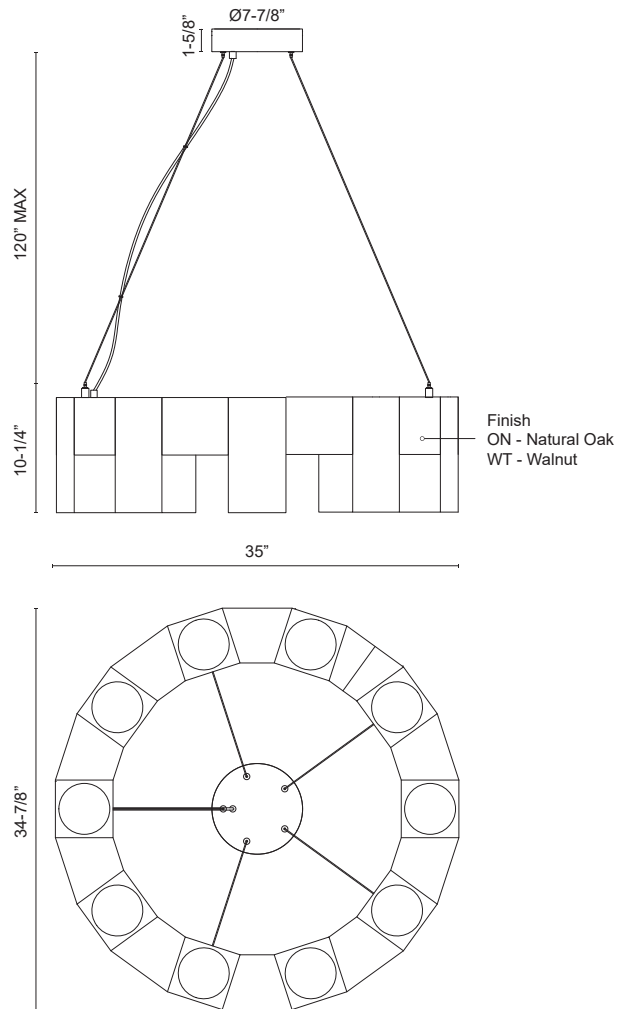

SPECIFICATION DETAILS

Fixture Dimensions	L35" x W34-7/8" x H10-1/4"
Light Source	LED with DC Driver
Wattage	65W
Total Lumens	5525lm
Delivered Lumens	ON-3120lm*; WT-2520lm*
Voltage	120-277V
Color Temperature	5CCT Selectable 2700K/3000K/3500K/4000K/5000K
CRI (Ra)	90CRI
LED Rated Life	50,000 hours
Dimming	100% - 10%, TRIAC or ELV Dimmer (Not Included)
CEC Title 24 JA8	Yes, JA8-2022
Location	Dry
Wire Length	120"
Wire Type	Black Wire
Minimum Hang Height	20"
Illumination Direction	Down
Sloped Ceiling Adaptable	Yes
Adjustable	Yes
Material	Aluminum + Steel + Wood
Diffuser Details	Frosted Acrylic Diffuser
Paint Finish	WT01
Canopy Dimensions	D7-7/8" x H1-5/8"

* For custom options, consult factory for details.

* For warranty information, please visit www.kuzcolighting.com/warranty