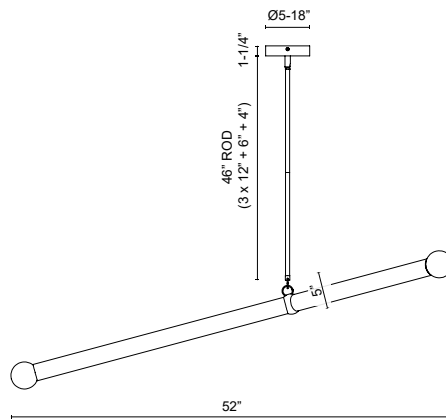

CALLA
CH26653
CHANDELIER

PROJECT

SPECIFICATION DETAILS

Fixture Dimensions	L52" x W27-1/4" x H5"
Light Source	LED with DC Driver
Wattage	28W
Total Lumens	2000lm
Delivered Lumens	BG/BVL-1200lm*; BG-1200lm*
Voltage	120-277V
Color Temperature	5CCT Selectable 2700K/3000K/3500K/4000K/5000K
CRI (Ra)	90CRI
LED Rated Life	50,000 hours
Dimming	100% - 10%, TRIAC or ELV Dimmer (Not Included)
CEC Title 24 JA8	Yes, JA8-2022
Location	Dry
Rod Length	46" Max (3x12" + 1x6" + 1x4")
Wire Length	72"
Minimum Hang Height	12"
Illumination Direction	Omni-directional
Sloped Ceiling Adaptable	Yes, Up to 45 Degrees
Adjustable	Yes
Material	Steel + Glass
Glass Details	Matte Opal Glass
Shade Details	Opal Glass Shade
Paint Finish	BG01
Canopy Dimensions	D5-1/8" x H1-1/4"

* For custom options, consult factory for details.

* For warranty information, please visit www.kuzcolighting.com/warranty

KUZCO

CANADA: 19054 28TH AVENUE - SURREY, BC V3Z 6M3
USA: 3035 E. LONE MOUNTAIN ROAD - LAS VEGAS, NV 89081

WWW.KUZCOLIGHTING.COM

© 2026 KUZCO LIGHTING. ALL RIGHTS RESERVED.

COMMENT