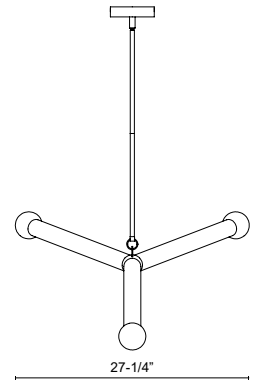

KUZCO

CANADA: 19054 28TH AVENUE - SURREY, BC V3Z 6M3
USA: 3035 E. LONE MOUNTAIN ROAD - LAS VEGAS, NV 89081

WWW.KUZCOLIGHTING.COM

© 2026 KUZCO LIGHTING. ALL RIGHTS RESERVED.

COMMENT