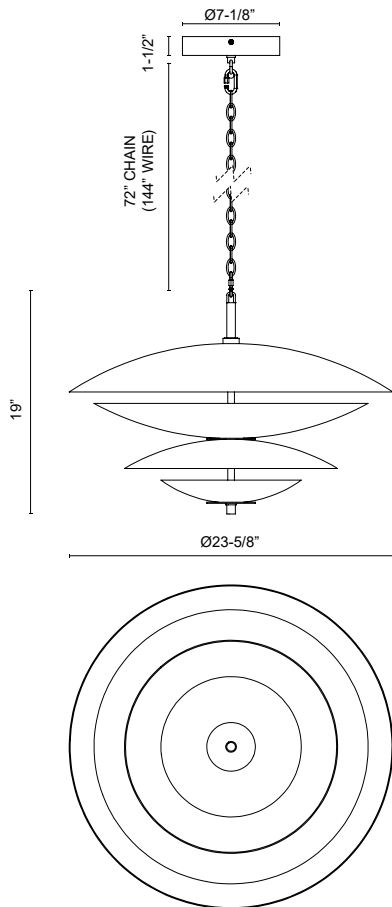

alora

P. 1.855.855.8926

CANADA: 19054 28TH Avenue Surrey - BC V3Z 6M3

USA: 3035 E. Lone Mountain Rd - Las Vegas, NV, 89081

PRESCOTT CH315224

FIXTURE DIMENSIONS	D23-5/8" x H19"
LIGHT SOURCE	LED with DC Driver
WATTAGE	40W
TOTAL LUMENS	3400lm
DELIVERED LUMENS	AWOP-1210lm* VBOP-800lm*
VOLTAGE	120-277V
COLOR TEMPERATURE	5CCT 2700K/3000K/3500K/4000K/5000K
CRI	90CRI
DIMMABLE	Yes, TRIAC/ELV Dimmer (Not Included)
LOCATION	Dry
CHAIN LENGTH	72" Chain
WIRE LENGTH	144"
WIRE TYPE	AWOP-White Wire; VBOP-Brown Wire
SLOPED CEILING ADAPTABLE	Yes
PAINT FINISH	AW01; VB01
MATERIAL	Steel + Glass
GLASS DETAILS	Frosted Glass
SHADE DETAILS	Steel Shade
ILLUMINATION DIRECTION	Down
CEC TITLE 24 JA8	Yes, JA8-2022
CANOPY DIMENSIONS	D7-1/8" x H1-1/2"

[D - Diameter, L - Length, W - Width, H - Height, E - Extension]

AVAILABLE FINISHES:

CH315224AWOP
Antique White/Opal Glass

CH315224VBOP
Vintage Brass/Opal Glass

*For complete warranty terms, please visit: www.aloralighting.com/warranty