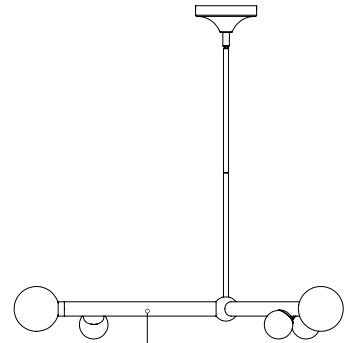

**REESE
CH32841
CHANDELIER**

PROJECT

Urban Bronze/Amber Glass

Urban Bronze/Opal Glass

Urban Bronze/Smoked Glass

Vintage Brass/Amber Glass

Vintage Brass/Opal Glass

Vintage Brass/Smoked Glass

SPECIFICATION DETAILS

Fixture Dimensions	D41" x H5-1/8"
Light Source	LED with DC Driver
Wattage	28W
Total Lumens	2380lm
Delivered Lumens	UB/AM-1120lm*; UB/OP-1260lm*; UB/SM-1175lm*; VB/AM-1175lm*; VB/OP-1325lm*; VB/SM-1235lm*
Voltage	120-277V
Color Temperature	2700K
CRI (Ra)	90CRI
Optional Colour Temps	2700K - 5000K Available, Minimum Order Quantities Apply
LED Rated Life	50,000 hours
Dimming	100% - 10%, TRIAC or ELV Dimmer (Not Included)
CEC Title 24 JA8	Yes, JA8-2022
Location	Dry
Rod Length	46" Max (3x12" + 1x6" + 1x4")
Wire Length	120"
Minimum Hang Height	15"
Illumination Direction	Omni-directional
Sloped Ceiling Adaptable	Yes, Up to 45 Degrees
Adjustable	Yes
Material	Steel + Glass
Glass Details	Amber Glass; Opal Glass; Smoked Glass
Shade Details	Glass Shade
Paint Finish	UB01; VB01
Canopy Dimensions	D6" x H2-5/8"

* For custom options, consult factory for details.

* For warranty information, please visit www.kuzcolighting.com/warranty

Finish
UB/AM - Urban Bronze/Amber Glass
UB/OP - Urban Bronze/Opal Glass
UB/SM - Urban Bronze/Smoked Glass
VB/AM - Vintage Brass/Amber Glass
VB/OP - Vintage Brass/Opal Glass
VB/SM - Vintage Brass/Smoked Glass