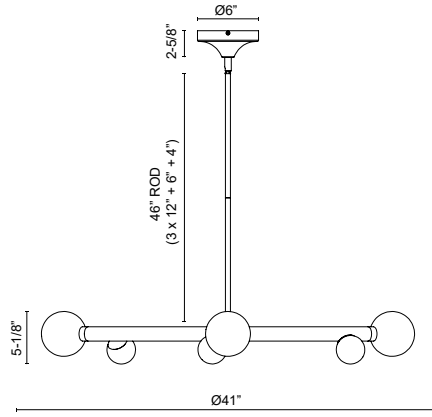

**REESE
CH32841
CHANDELIER**

PROJECT

Urban Bronze/Amber Glass

Urban Bronze/Opal Glass

Urban Bronze/Smoked Glass

Vintage Brass/Amber Glass

Vintage Brass/Opal Glass

Vintage Brass/Smoked Glass

SPECIFICATION DETAILS

Fixture Dimensions	D41" x H5-1/8"
Light Source	LED with DC Driver
Wattage	28W
Total Lumens	2380lm
Delivered Lumens	UB/AM-1120lm*; UB/OP-1260lm*; UB/SM-1175lm*; VB/AM-1175lm*; VB/OP-1325lm*; VB/SM-1235lm*
Voltage	120-277V
Color Temperature	2700K
CRI (Ra)	90CRI
Optional Colour Temps	2700K - 5000K Available, Minimum Order Quantities Apply
LED Rated Life	50,000 hours
Dimming	100% - 10%, TRIAC or ELV Dimmer (Not Included)
CEC Title 24 JA8	Yes, JA8-2022
Location	Dry
Rod Length	46" Max (3x12" + 1x6" + 1x4")
Wire Length	120"
Minimum Hang Height	15"
Illumination Direction	Omni-directional
Sloped Ceiling Adaptable	Yes, Up to 45 Degrees
Adjustable	Yes
Material	Steel + Glass
Glass Details	Amber Glass; Opal Glass; Smoked Glass
Shade Details	Glass Shade
Paint Finish	UB01; VB01
Canopy Dimensions	D6" x H2-5/8"

* For custom options, consult factory for details.

* For warranty information, please visit www.kuzcolighting.com/warranty

Finish
UB/AM - Urban Bronze/Amber Glass
UB/OP - Urban Bronze/Opal Glass
UB/SM - Urban Bronze/Smoked Glass
VB/AM - Vintage Brass/Amber Glass
VB/OP - Vintage Brass/Opal Glass
VB/SM - Vintage Brass/Smoked Glass