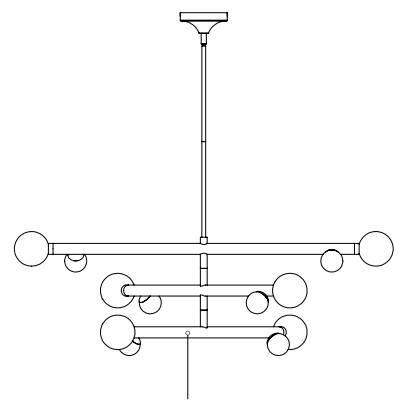

REESE
CH32848
CHANDELIER

PROJECT

CH32848-UB/AM
Urban Bronze/Amber Glass

CH32848-UB/OP
Urban Bronze/Opal Glass

CH32848-UB/SM
Urban Bronze/Smoked Glass

CH32848-VB/AM
Vintage Brass/Amber Glass

CH32848-VB/OP
Vintage Brass/Opal Glass

CH32848-VB/SM
Vintage Brass/Smoked Glass

SPECIFICATION DETAILS

Fixture Dimensions	D47-1/2" x H16-1/4"
Light Source	LED with DC Driver
Wattage	40W
Total Lumens	3400lm
Delivered Lumens	UB/AM-1600lm*; UB/OP-1800lm*; UB/SM-1675lm*; VB/AM-1680lm*; VB/OP-1890lm*; VB/SM-1760lm*
Voltage	120-277V
Color Temperature	2700K
CRI (Ra)	90CRI
Optional Colour Temps	2700K - 5000K Available, Minimum Order Quantities Apply
LED Rated Life	50,000 hours
Dimming	100% - 10%, TRIAC or ELV Dimmer (Not Included)
CEC Title 24 JA8	Yes, JA8-2022
Location	Dry
Rod Length	46" Max (3x12" + 1x6" + 1x4")
Wire Length	120"
Minimum Hang Height	27"
Illumination Direction	Omni-directional
Sloped Ceiling Adaptable	Yes, Up to 45 Degrees
Adjustable	Yes
Material	Steel + Glass
Glass Details	Amber Glass; Opal Glass; Smoked Glass
Shade Details	Glass Shade
Paint Finish	UB01; VB01
Canopy Dimensions	D6" x H2-5/8"