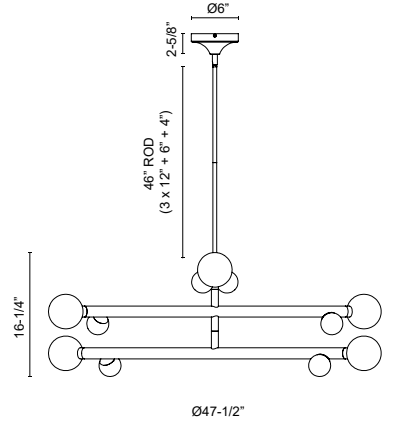

CH32848-VB/SM
Vintage Brass/Smoked Glass

SPECIFICATION DETAILS

Fixture Dimensions	D47-1/2" x H16-1/4"
Light Source	LED with DC Driver
Wattage	40W
Total Lumens	3400lm
Delivered Lumens	UB/AM-1600lm*; UB/OP-1800lm*; UB/SM-1675lm*; VB/AM-1680lm*; VB/OP-1890lm*; VB/SM-1760lm*
Voltage	120-277V
Color Temperature	2700K
CRI (Ra)	90CRI
Optional Colour Temps	2700K - 5000K Available, Minimum Order Quantities Apply
LED Rated Life	50,000 hours
Dimming	100% - 10%, TRIAC or ELV Dimmer (Not Included)
CEC Title 24 JA8	Yes, JA8-2022
Location	Dry
Rod Length	46" Max (3x12" + 1x6" + 1x4")
Wire Length	120"
Minimum Hang Height	27"
Illumination Direction	Omni-directional
Sloped Ceiling Adaptable	Yes, Up to 45 Degrees
Adjustable	Yes
Material	Steel + Glass
Glass Details	Amber Glass; Opal Glass; Smoked Glass
Shade Details	Glass Shade
Paint Finish	UB01; VB01
Canopy Dimensions	D6" x H2-5/8"