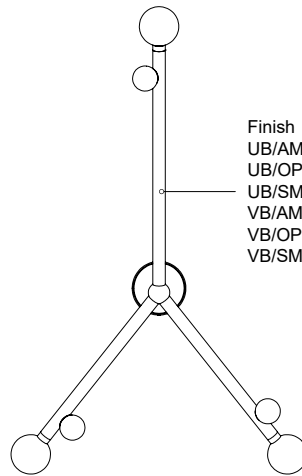

**REESE
CH32853
CHANDELIER**

PROJECT

SPECIFICATION DETAILS

Fixture Dimensions	L53" x W32-1/2" x H6-5/8"
Light Source	LED with DC Driver
Wattage	28W
Total Lumens	2380lm
Delivered Lumens	UB/AM-1120lm*; UB/OP-1260lm*; UB/SM-1175lm*; VB/AM-1175lm*; VB/OP-1325lm*; VB/SM-1235lm*
Voltage	120-277V
Color Temperature	2700K
CRI (Ra)	90CRI
Optional Colour Temps	2700K - 5000K Available, Minimum Order Quantities Apply
LED Rated Life	50,000 hours
Dimming	100% - 10%, TRIAC or ELV Dimmer (Not Included)
CEC Title 24 JA8	Yes, JA8-2022
Location	Dry
Rod Length	46" Max (3x12" + 1x6" + 1x4")
Wire Length	120"
Minimum Hang Height	15"
Illumination Direction	Omni-directional
Sloped Ceiling Adaptable	Yes, Up to 45 Degrees
Adjustable	Yes
Material	Steel + Glass
Glass Details	Amber Glass; Opal Glass/ Smoked Glass
Shade Details	Glass Shade
Paint Finish	UB01; VB01
Canopy Dimensions	D6" x H2-5/8"

* For custom options, consult factory for details.

* For warranty information, please visit www.kuzcolighting.com/warranty

Finish
UB/AM - Urban Bronze/Amber Glass
UB/OP - Urban Bronze/Opal Glass
UB/SM - Urban Bronze/Smoked Glass
VB/AM - Vintage Brass/Amber Glass
VB/OP - Vintage Brass/Opal Glass
VB/SM - Vintage Brass/Smoked Glass

COMMENT

KUZCO

CANADA: 19054 28TH AVENUE - SURREY, BC V3Z 6M3
USA: 3035 E. LONE MOUNTAIN ROAD - LAS VEGAS, NV 89081

WWW.KUZCOLIGHTING.COM

© 2026 KUZCO LIGHTING. ALL RIGHTS RESERVED.