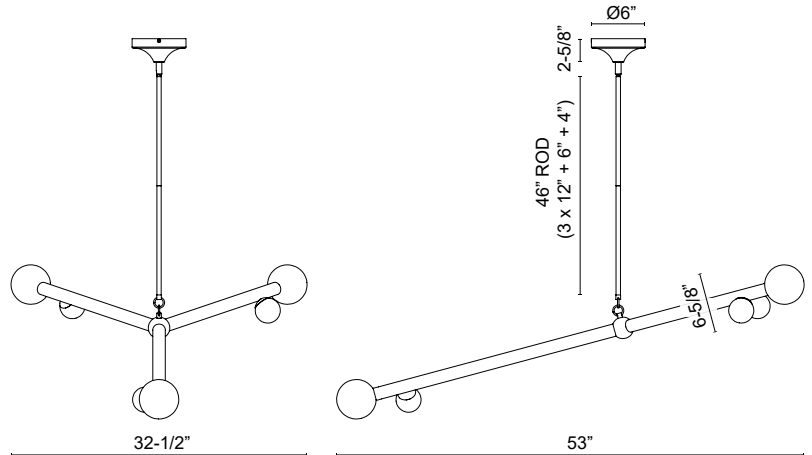

**REESE
CH32853
CHANDELIER**

PROJECT

SPECIFICATION DETAILS

Fixture Dimensions	L53" x W32-1/2" x H6-5/8"
Light Source	LED with DC Driver
Wattage	28W
Total Lumens	2380lm
Delivered Lumens	UB/AM-1120lm*; UB/OP-1260lm*; UB/SM-1175lm*; VB/AM-1175lm*; VB/OP-1325lm*; VB/SM-1235lm*
Voltage	120-277V
Color Temperature	2700K
CRI (Ra)	90CRI
Optional Colour Temps	2700K - 5000K Available, Minimum Order Quantities Apply
LED Rated Life	50,000 hours
Dimming	100% - 10%, TRIAC or ELV Dimmer (Not Included)
CEC Title 24 JA8	Yes, JA8-2022
Location	Dry
Rod Length	46" Max (3x12" + 1x6" + 1x4")
Wire Length	120"
Minimum Hang Height	15"
Illumination Direction	Omni-directional
Sloped Ceiling Adaptable	Yes, Up to 45 Degrees
Adjustable	Yes
Material	Steel + Glass
Glass Details	Amber Glass; Opal Glass/ Smoked Glass
Shade Details	Glass Shade
Paint Finish	UB01; VB01
Canopy Dimensions	D6" x H2-5/8"

* For custom options, consult factory for details.

* For warranty information, please visit www.kuzcolighting.com/warranty

Finish
UB/AM - Urban Bronze/Amber Glass
UB/OP - Urban Bronze/Opal Glass
UB/SM - Urban Bronze/Smoked Glass
VB/AM - Vintage Brass/Amber Glass
VB/OP - Vintage Brass/Opal Glass
VB/SM - Vintage Brass/Smoked Glass

COMMENT

KUZCO

CANADA: 19054 28TH AVENUE - SURREY, BC V3Z 6M3
USA: 3035 E. LONE MOUNTAIN ROAD - LAS VEGAS, NV 89081

WWW.KUZCOLIGHTING.COM

© 2026 KUZCO LIGHTING. ALL RIGHTS RESERVED.