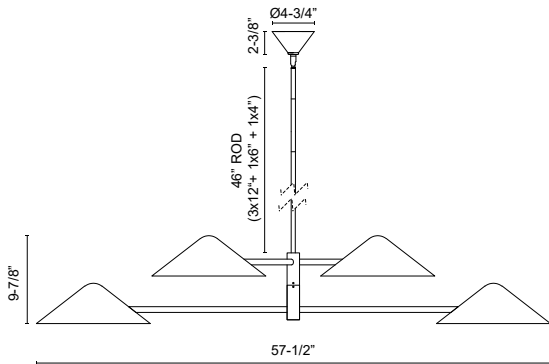

WWW.ALORAMOOD.COM

© 2026 KUZCO LIGHTING. ALL RIGHTS RESERVED.