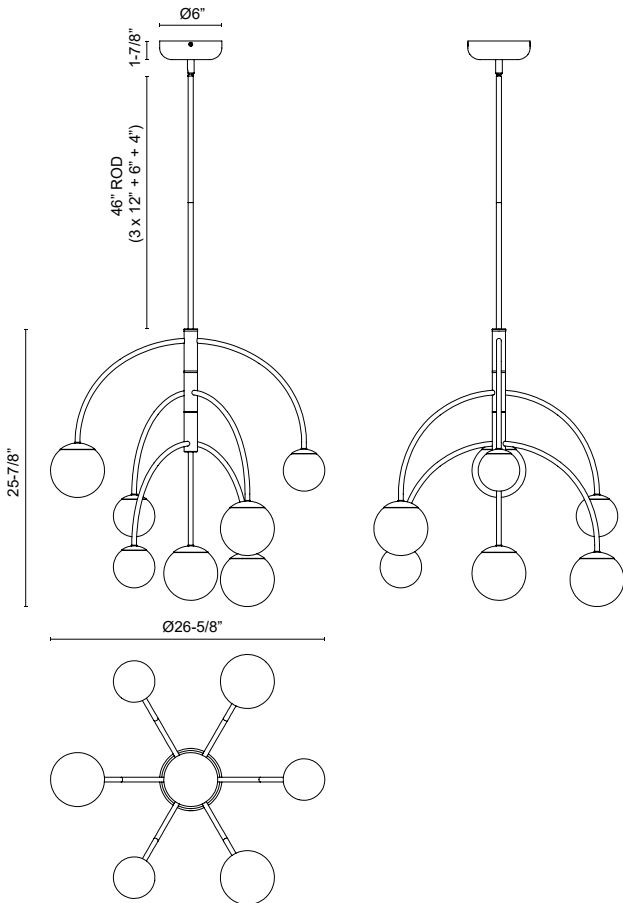

alora mood

P. 1.855.855.8926

CANADA: 19054 28TH Avenue Surrey - BC V3Z 6M3

USA: 3035 E. Lone Mountain Rd - Las Vegas, NV, 89081

FIONA CH686027

FIXTURE DIMENSIONS	D26-5/8" x H25-7/8"
LAMP TYPE	Halogen, G9
MAX WATTAGE	25W
BULB QTY	7
BULBS INCLUDED	No
VOLTAGE	120V
LOCATION	Dry
ROD LENGTH	46" Max (3x12" + 1x6" + 1x4")
WIRE LENGTH	60"
MINIMUM HANG HEIGHT	32"
PAINT FINISH	BG01; MB01
MATERIAL	Steel + Glass
GLASS DETAILS	Matte Opal Glass
SHADE DETAILS	Glass Shade
ILLUMINATION DIRECTION	Omni-directional
CANOPY DIMENSIONS	D6" x H1-7/8"

[D - Diameter, L - Length, W - Width, H - Height, E - Extension]

AVAILABLE FINISHES:

CH686027BGOP

Brushed Gold/Opal Glass

CH686027MBOP

Matte Black/Opal Glass

*For complete warranty terms, please visit: www.aloralighting.com/warranty