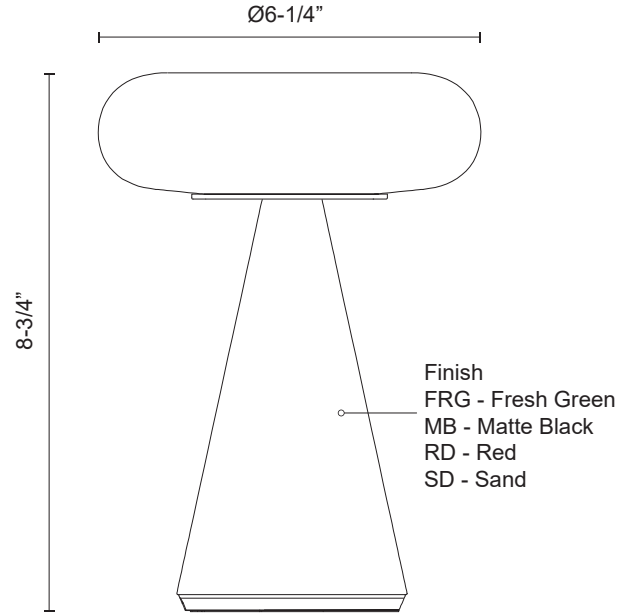

EL0701808FRG  
Fresh Green

EL0701808MB  
Matte Black

EL0701808RD  
Red

EL0701808SD  
Sand

**SPECIFICATION DETAILS**

Fixture Dimensions	D6-1/4" x H8-3/4"
Light Source	LED with Battery
Wattage	2W
Total Lumens	190lm
Delivered Lumens	FRG-110lm*; MB-105lm*; RD-115lm*; SD-120lm*
Voltage	LI-Battery
Color Temperature	2700K
CRI (Ra)	90CRI
LED Rated Life	50,000 hours
Dimming	100% - 10%, Touch Dimmer
Shade Details	Glass Shade
Glass Details	Matte Opal Glass
Location	Wet
Illumination Direction	Omni-directional
Wire Color	Black Wire
Material	Aluminum + Glass