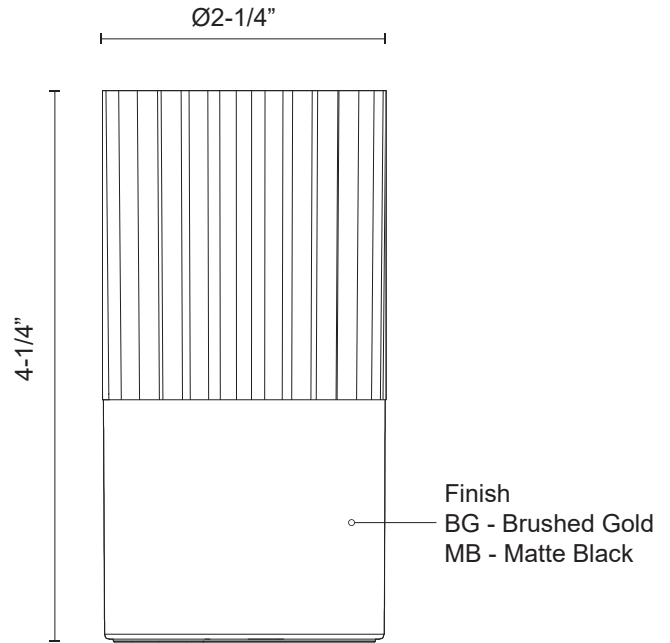

EL0702604BG
Brushed Gold

EL0702604MB
Matte Black

SPECIFICATION DETAILS

Fixture Dimensions	D2-1/4" x H4-1/4"
Light Source	LED with Battery
Wattage	0.5W
Total Lumens	60lm
Delivered Lumens	BG-40lm*; MB-35lm*
Voltage	LI-Battery
Color Temperature	3CCT Selectable 2700K/3500K/4000K
CRI (Ra)	90CRI
LED Rated Life	50,000 hours
Dimming	100% - 10%, Touch Dimmer
Shade Details	Clear Ribbed Acrylic Shade
Diffuser Details	Frosted Acrylic Diffuser
Location	Wet
Illumination Direction	Omni-directional
Wire Color	Black Wire
Material	Aluminum + Polymeric Material