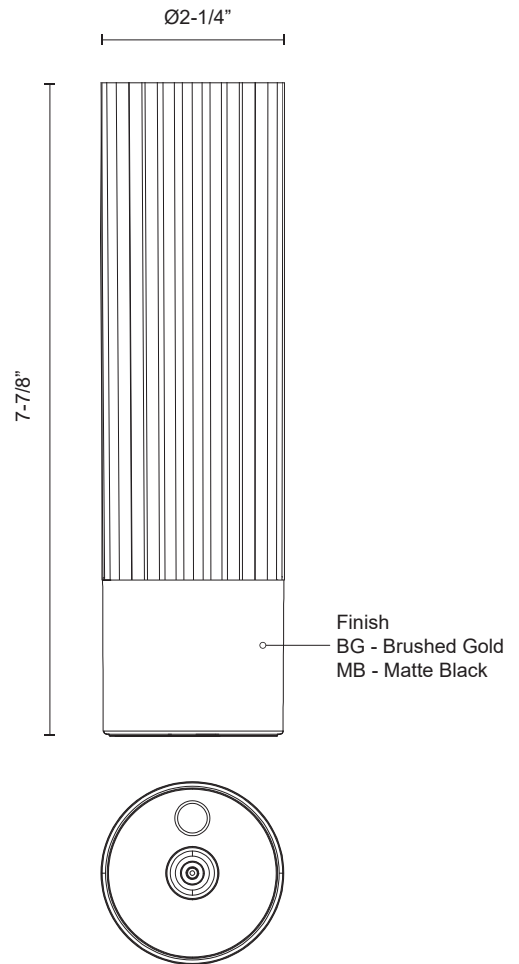

EL0702608BG  
Brushed Gold

EL0702608MB  
Matte Black

**SPECIFICATION DETAILS**

Fixture Dimensions	D2-1/4" x H7-7/8"
Light Source	LED with Battery
Wattage	0.5W
Total Lumens	80lm
Delivered Lumens	BG-50lm*; MB-45lm*
Voltage	LI-Battery
Color Temperature	3CCT Selectable 2700K/3500K/4000K
CRI (Ra)	90CRI
LED Rated Life	50,000 hours
Dimming	100% - 10%, Touch Dimmer
Shade Details	Clear Ribbed Acrylic Shade
Diffuser Details	Frosted Acrylic Diffuser
Location	Wet
Illumination Direction	Omni-directional
Wire Color	Black Wire
Material	Aluminum + Polymeric Material