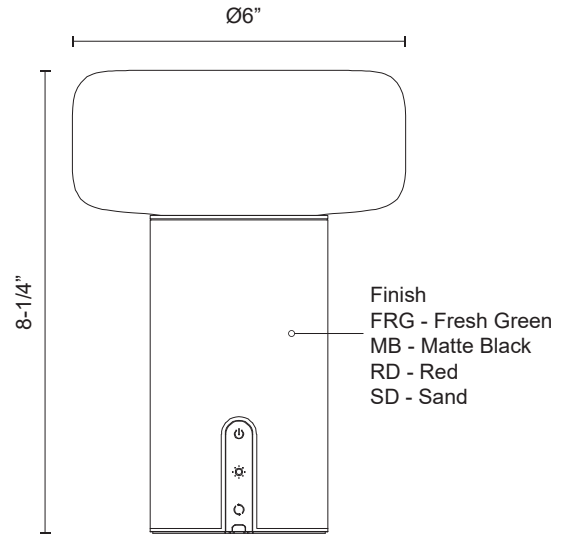

EL0720408FRG
Fresh Green

EL0720408MB
Matte Black

EL0720408RD
Red

EL0720408SD
Sand

SPECIFICATION DETAILS

Fixture Dimensions	D6" x H8-1/4"
Light Source	LED with Battery
Wattage	2W
Total Lumens	190lm
Delivered Lumens	FRG-110lm*; MB-105lm*; RD-115lm*; SD-120lm*
Voltage	LI-Battery
Color Temperature	3CCT Selectable 2700K/3500K/4000K
CRI (Ra)	90CRI
LED Rated Life	50,000 hours
Dimming	100% - 10%, Touch Dimmer
Shade Details	Glass Shade
Glass Details	Matte Opal Glass
Location	Wet
Illumination Direction	Omni-directional
Wire Color	Black Wire
Material	Aluminum + Glass