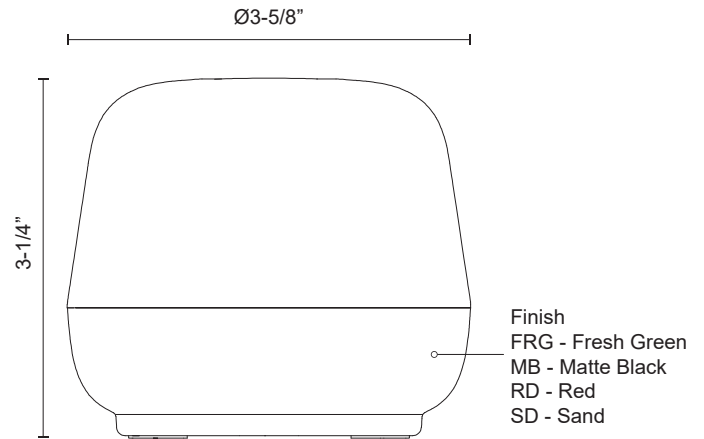

EL0732403FRG
Fresh Green

EL0732403MB
Matte Black

EL0732403RD
Red

EL0732403SD
Sand

SPECIFICATION DETAILS

Fixture Dimensions	D3-5/8" x H3-1/4"
Light Source	LED with Battery
Wattage	1.5W
Total Lumens	135lm
Delivered Lumens	FRG-80lm*; MB-75lm*; RD-85lm*; SD-90lm*
Voltage	LI-Battery
Color Temperature	2700K
CRI (Ra)	90CRI
LED Rated Life	50,000 hours
Dimming	100% - 10%, Touch Dimmer
Diffuser Details	Frosted Acrylic Diffuser
Location	Wet
Illumination Direction	Omni-directional
Wire Color	Black Wire
Material	Aluminum + Polymeric Material