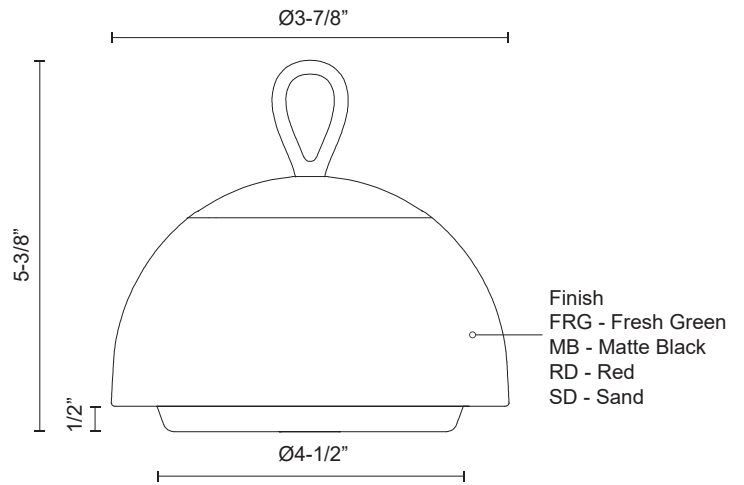

EL0747605FRG
Fresh Green

EL0747605MB
Matte Black

EL0747605RD
Red

EL0747605SD
Sand

SPECIFICATION DETAILS

Fixture Dimensions	D3-7/8" x H5-3/8"
Light Source	LED with Battery
Wattage	2W
Total Lumens	210lm*
Delivered Lumens	FRG-125lm*; MB-120lm*; RD-130lm*; SD-135lm*
Voltage	LI-Battery
Color Temperature	3CCT Selectable 2700K/3500K/4000K
CRI (Ra)	90CRI
LED Rated Life	50,000 hours
Dimming	100% - 10%, Touch Dimmer
Diffuser Details	Frosted Acrylic Diffuser
Location	Wet
Illumination Direction	Omni-directional
Wire Color	Black Wire
Material	Aluminum + Polymeric Material
Base Dimensions	D4-1/2" x H1/2"