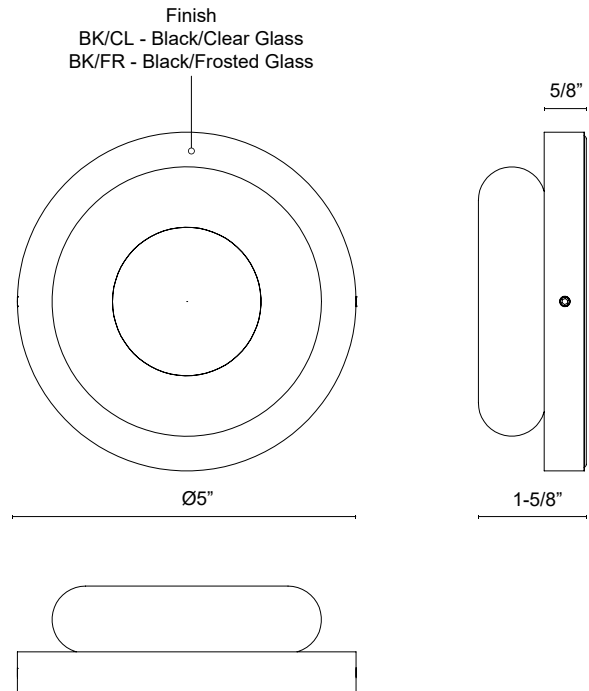

SPECIFICATION DETAILS

Fixture Dimensions	D5" x E1-5/8"
Light Source	LED with DC Driver
Wattage	6W
Total Lumens	450lm
Delivered Lumens	BK/CL-165lm*; BK/FR-225lm*
Voltage	120V
Color Temperature	3000K
CRI (Ra)	90CRI
Optional Colour Temps	2700K - 5000K Available, Minimum Order Quantities Apply
LED Rated Life	50,000 hours
Dimming	100% - 10%, TRIAC or ELV Dimmer (Not Included)
CEC Title 24 JA8	Yes, JA8-2022
Location	Wet, IP65
Illumination Direction	Omni-directional
ADA Compliant	Yes
Material	Aluminum + Glass
Mounting Style	Wall Mount all orientation
Shade Details	Clear Glass Shade; Frosted Glass Shade
Diffuser Details	Frosted Acrylic Diffuser
Height From Center	2-1/2"
Paint Finish	BK02
Canopy Dimensions	D5" x E5/8"

* For custom options, consult factory for details.

* For warranty information, please visit www.kuzcolighting.com/warranty

COMMENT