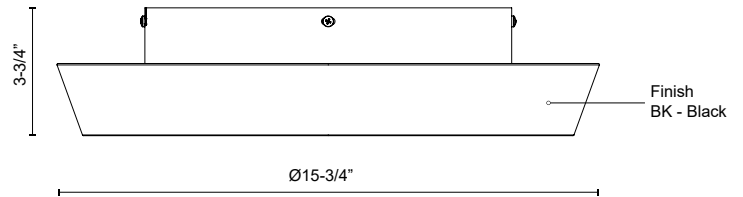

FM0711816BK
Black

SPECIFICATION DETAILS

Fixture Dimensions	D15-3/4" x H3-3/4"
Light Source	AC LED Module
Wattage	31W
Total Lumens	2630lm
Delivered Lumens	BK-1150lm
Voltage	120V
Color Temperature	3000K
CRI (Ra)	90CRI
LED Rated Life	50,000 hours
Dimming	100% - 10%, ELV Dimmer (Not Included)
CEC Title 24 JA8	Yes, JA8-2022
Location	Dry
Illumination Direction	Down
Material	Aluminum + Steel + Polymeric Material
Diffuser Details	White Polymeric Diffuser