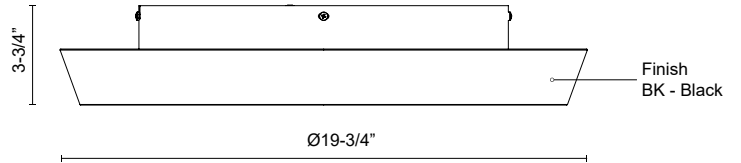

FM0711820BK
Black

SPECIFICATION DETAILS

Fixture Dimensions	D19-3/4" x H3-3/4"
Light Source	AC LED Module
Wattage	43W
Total Lumens	3650lm
Delivered Lumens	BK-1622lm
Voltage	120V
Color Temperature	3000K
CRI (Ra)	90CRI
LED Rated Life	50,000 hours
Dimming	100% - 10%, ELV Dimmer (Not Included)
CEC Title 24 JA8	Yes, JA8-2022
Location	Dry
Illumination Direction	Down
Material	Aluminum + Steel + Polymeric Material
Diffuser Details	White Polymeric Diffuser