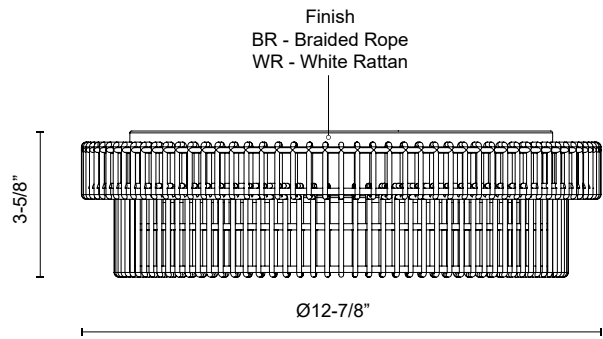

FM0723313BR
Braided Rope

FM0723313WR
White Rattan

SPECIFICATION DETAILS

Fixture Dimensions	D12-7/8" x H3-5/8"
Light Source	AC LED Module
Wattage	15W
Total Lumens	1270lm
Delivered Lumens	BR-579lm; WR-630lm*
Voltage	120V
Color Temperature	Selectable 5CCT 2700K/3000K/3500K/4000K/5000K
CRI (Ra)	90CRI
LED Rated Life	50,000 hours
Dimming	100% - 10%, ELV Dimmer (Not Included)
Location	Dry
Illumination Direction	Down
Material	Steel + Rope
Glass Details	Matte Opal Glass
Shade Details	Brown Rope Shade; White Rope Shade