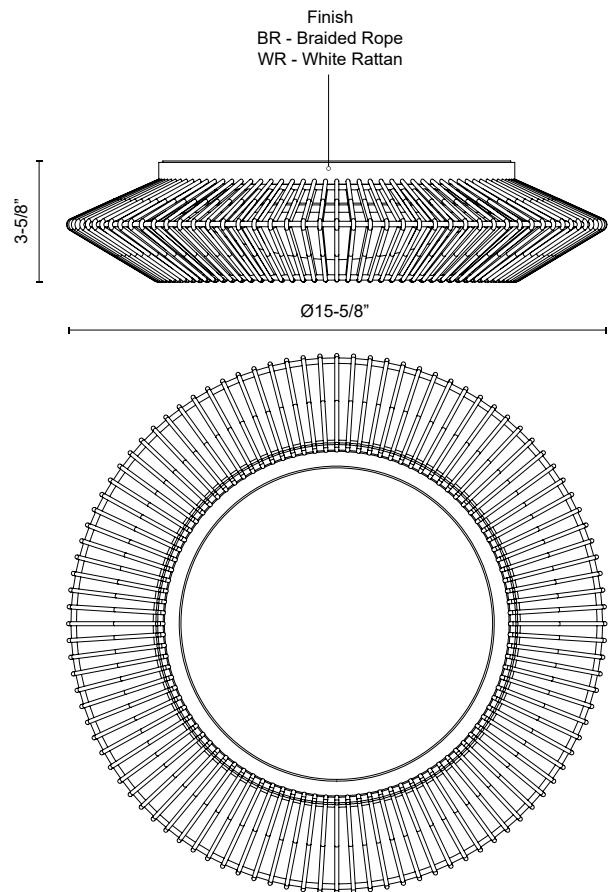

FM0723316BR  
Braided Rope

FM0723316WR  
White Rattan

**SPECIFICATION DETAILS**

Fixture Dimensions	D15-5/8" x H3-5/8"
Light Source	AC LED Module
Wattage	15W
Total Lumens	1270lm
Delivered Lumens	BR-594lm; WR-645lm*
Voltage	120V
Color Temperature	Selectable 5CCT/2700K/3000K/3500K/4000K/5000K
CRI (Ra)	90CRI
LED Rated Life	50,000 hours
Dimming	100% - 10%, ELV Dimmer (Not Included)
Location	Dry
Illumination Direction	Down
Material	Steel + Rope
Glass Details	Matte Opal Glass
Shade Details	Brown Rope Shade; White Rope Shade