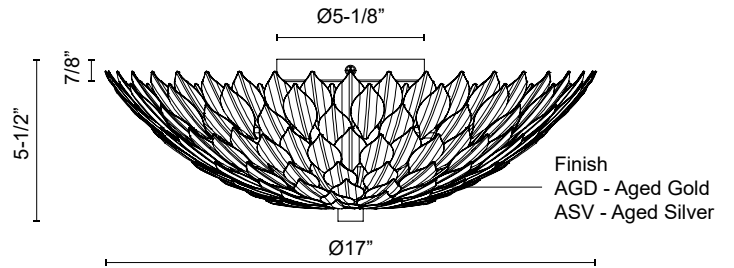

FM0734417AGD
Aged Gold

FM0734417ASV
Aged Silver

SPECIFICATION DETAILS

Fixture Dimensions	D17" x H5-1/2"
Lamp Type	Incandescent, A19, Medium Base
Wattage	3 x 60W
Bulbs Included	No
Voltage	120V
Location	Dry
Illumination Direction	Up
Material	Steel
Shade Details	Steel Shade
Canopy Dimensions	D5-1/8" x H7/8"