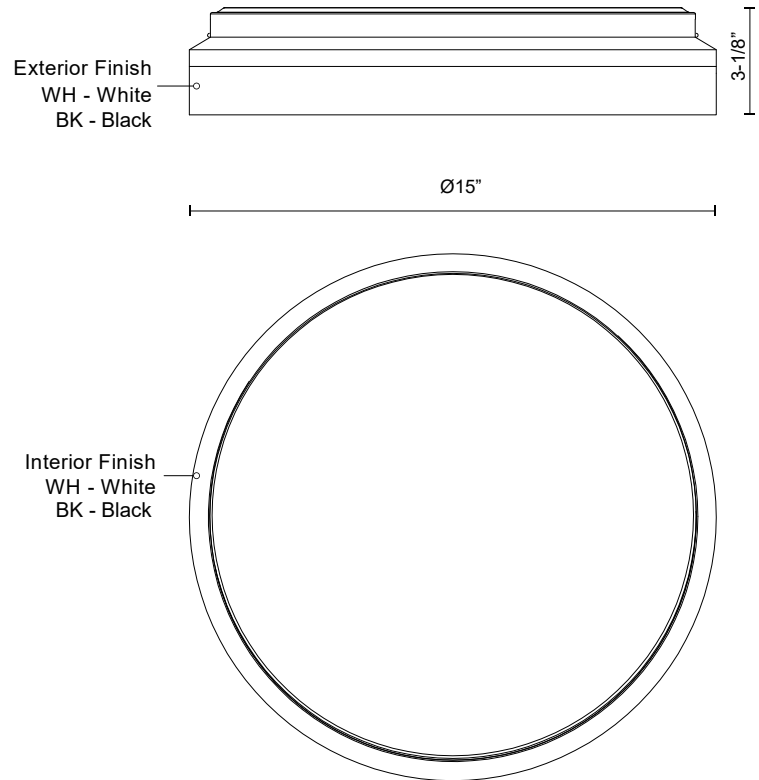

DESCRIPTION

The Beanie Flush Mount Collection offers timeless simplicity paired with reliable, functional lighting. Designed with a clean, modern profile, Beanie blends effortlessly into any space while delivering bright, practical illumination. Ideal for bedrooms, closets, living rooms, and more, this versatile flush mount provides dependable task lighting in a sleek form that will never go out of style. Simple yet refined, Beanie's understated design complements a wide range of interiors, from modern to transitional, making it an easy, go-to lighting solution for both residential and light commercial spaces.

- 5 Color Temperature Options – Built-in color temperature selection allows you to choose between 2700K, 3000K, 3500K, 4000K, or 5000K to suit any room or task.
- Timeless Modern Design – Clean lines and a minimalist profile ensure a look that remains stylish year after year.
- Versatile Task Lighting – Perfect for bedrooms, closets, hallways, living rooms, and other everyday spaces requiring reliable illumination.
- Low Profile Flush Mount – Sits close to the ceiling, making it ideal for rooms with limited ceiling height.
- Even Light Distribution – Designed to provide consistent, functional lighting without harsh glare.
- Easy Everyday Functionality – A practical lighting solution that blends seamlessly into any décor while delivering dependable performance.