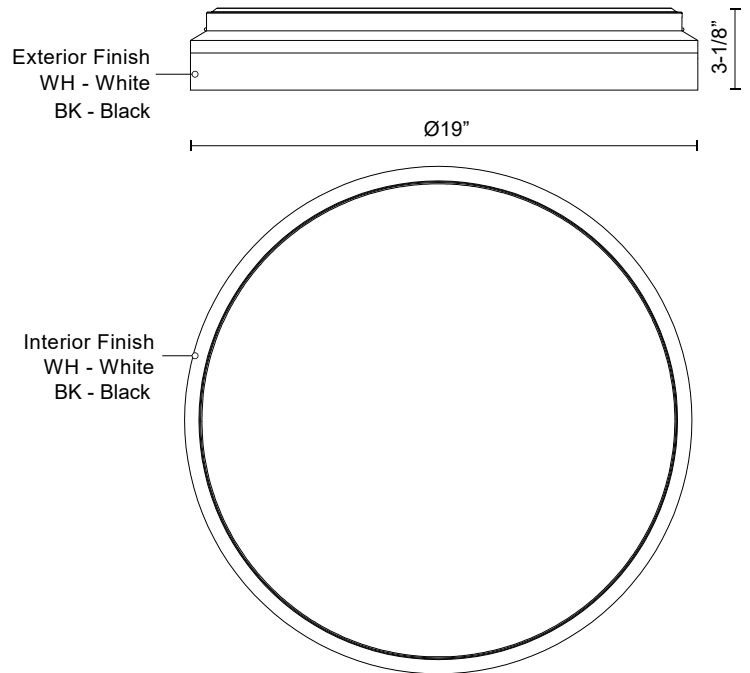

DESCRIPTION

The Beanie Flush Mount Collection offers timeless simplicity paired with reliable, functional lighting. Designed with a clean, modern profile, Beanie blends effortlessly into any space while delivering bright, practical illumination. Ideal for bedrooms, closets, living rooms, and more, this versatile flush mount provides dependable task lighting in a sleek form that will never go out of style. Simple yet refined, Beanie's understated design complements a wide range of interiors, from modern to transitional, making it an easy, go-to lighting solution for both residential and light commercial spaces.

- 5 Color Temperature Options – Built-in color temperature selection allows you to choose between 2700K, 3000K, 3500K, 4000K, or 5000K to suit any room or task.
- Timeless Modern Design – Clean lines and a minimalist profile ensure a look that remains stylish year after year.
- Versatile Task Lighting – Perfect for bedrooms, closets, hallways, living rooms, and other everyday spaces requiring reliable illumination.
- Low Profile Flush Mount – Sits close to the ceiling, making it ideal for rooms with limited ceiling height.
- Even Light Distribution – Designed to provide consistent, functional lighting without harsh glare.
- Easy Everyday Functionality – A practical lighting solution that blends seamlessly into any décor while delivering dependable performance.