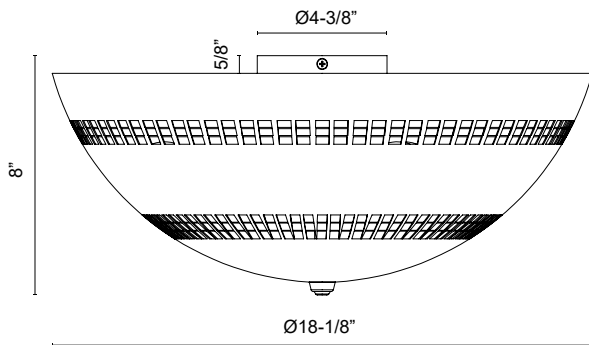

alora

P. 1.855.855.8926

CANADA: 19054 28TH Avenue Surrey - BC V3Z 6M3

USA: 3035 E. Lone Mountain Rd - Las Vegas, NV, 89081

OVERLAND FM358318

FIXTURE DIMENSIONS	D18-1/8" x H8"
LAMP TYPE	E26
MAX WATTAGE	60W
BULB QTY	3
BULBS INCLUDED	No
VOLTAGE	120V
LOCATION	Dry
PAINT FINISH	UB01; VB01
MATERIAL	Steel
SHADE DETAILS	Steel Shade
ILLUMINATION DIRECTION	Down
CANOPY DIMENSIONS	D4-3/8" x H5/8"

[D - Diameter, L - Length, W - Width, H - Height, E - Extension]

AVAILABLE FINISHES:

FM358318UB
Urban Bronze

FM358318VB
Vintage Brass

*For complete warranty terms, please visit: www.aloralighting.com/warranty