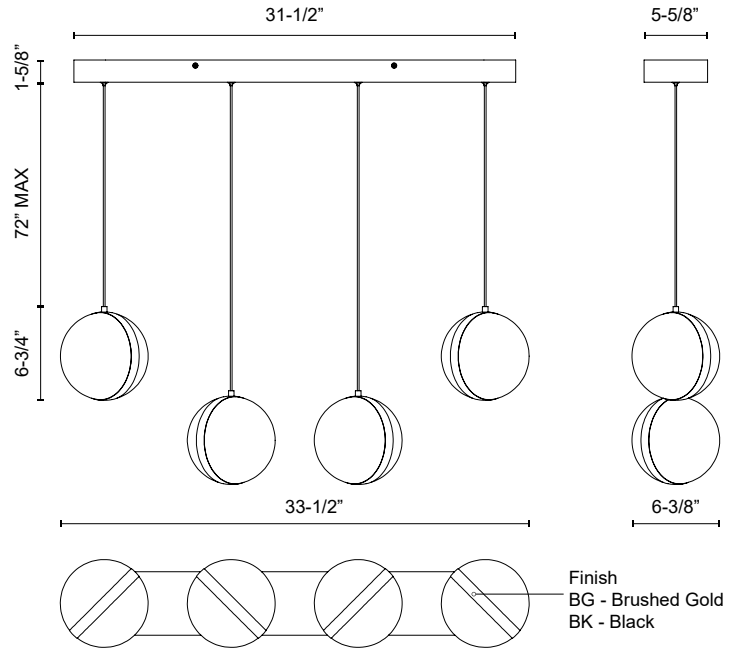

ECHO
LP0713604
PENDANT

PROJECT

LP0713604BG
 Brushed Gold

LP0713604BK
 Black

SPECIFICATION DETAILS

Fixture Dimensions	L33-1/2" x W6-3/8" x H6-3/4"
Light Source	LED with DC Driver
Wattage	49W
Total Lumens	4160lm
Delivered Lumens	BG-3090lm*; BK-2940lm*
Voltage	120-277V
Color Temperature	3000K
CRI (Ra)	90CRI
LED Rated Life	50,000 hours
Dimming	100% - 10%, TRIAC or ELV Dimmer (Not Included)
CEC Title 24 JA8	Yes, JA8-2022
Location	Dry
Wire Length	72" Max
Wire Type	Black SSL Wire
Minimum Hang Height	10"
Illumination Direction	Omni-directional
Sloped Ceiling Adaptable	Yes
Material	Aluminum + Steel + Polymeric Material
Diffuser Details	White Polymeric Diffuser
Canopy Dimensions	L31-1/2" x W5-5/8" x H1-5/8"