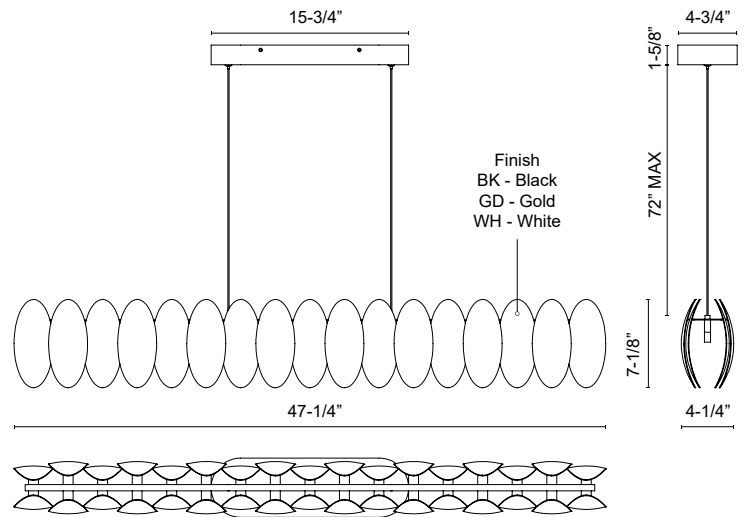

LP0718947BK
Black

LP0718947GD
Gold

LP0718947WH
White

SPECIFICATION DETAILS

Fixture Dimensions	L47-1/4" x W4-1/4" x H7-1/8"
Light Source	LED with DC Driver
Wattage	33W
Total Lumens	2800lm
Delivered Lumens	BK-1485lm*; GD-1650lm*; WH-1815lm*
Voltage	120-277V
Color Temperature	3000K
CRI (Ra)	90CRI
LED Rated Life	50,000 hours
Dimming	100% - 10%, TRIAC or ELV Dimmer (Not Included)
CEC Title 24 JA8	Yes, JA8-2022
Location	Dry
Wire Length	72" Max
Wire Type	BK - Black SSL Wire; GD, WH - Clear SSL Wire
Minimum Hang Height	10"
Illumination Direction	Up/Down
Sloped Ceiling Adaptable	Yes
Material	Steel + Acrylic
Shade Details	Steel Shade
Diffuser Details	Frosted Acrylic Diffuser
Canopy Dimensions	L15-3/4" x W4-3/4" x H1-5/8"