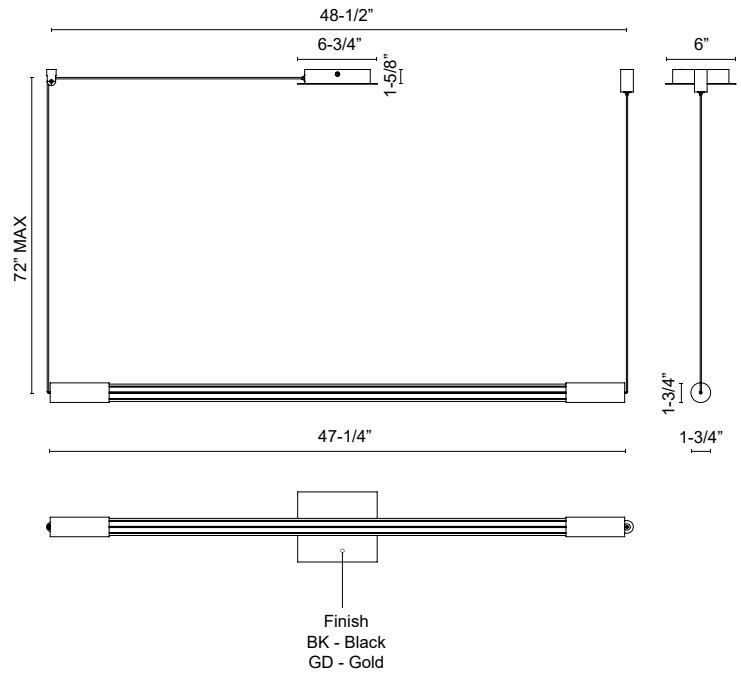

MAXE
LP0726647
PENDANT

PROJECT

LP0726647BK
Black

LP0726647GD
Gold

SPECIFICATION DETAILS

Fixture Dimensions	L47-1/4" x W1-3/4" x H1-3/4"
Light Source	LED with DC Driver
Wattage	21W
Total Lumens	1780lm
Delivered Lumens	BK-1300lm*; GD-1365lm*
Voltage	120-277V
Color Temperature	3000K
CRI (Ra)	90CRI
LED Rated Life	50,000 hours
Dimming	100% - 10%, TRIAC or ELV Dimmer (Not Included)
CEC Title 24 JA8	Yes, JA8-2022
Location	Dry
Wire Length	72" Max
Wire Type	Black SSL Wire
Minimum Hang Height	5"
Illumination Direction	Omni-directional
Sloped Ceiling Adaptable	Yes
Material	Steel + Glass
Glass Details	Clear Glass
Canopy Dimensions	L6-3/4" x W6" x H1-5/8"