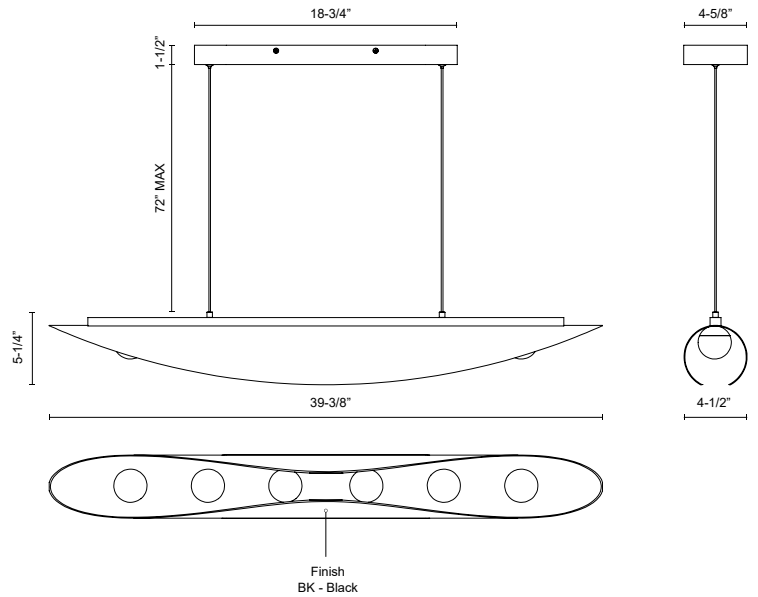

MIROS
LP0728039
PENDANT

PROJECT

LP0728039BK
 Black

SPECIFICATION DETAILS

Fixture Dimensions	L39-3/8" x W4-1/2" x H5-1/4"
Light Source	LED with DC Driver
Wattage	21W
Total Lumens	1780lm
Delivered Lumens	BK-850lm*
Voltage	120-277V
Color Temperature	3000K
CRI (Ra)	90CRI
LED Rated Life	50,000 hours
Dimming	100% - 10%, TRIAC or ELV Dimmer (Not Included)
CEC Title 24 JA8	Yes, JA8-2022
Location	Dry
Wire Length	72" Max
Wire Type	Black SSL Wire
Minimum Hang Height	9"
Illumination Direction	Down
Sloped Ceiling Adaptable	Yes
Material	Steel + Acrylic
Shade Details	Steel Shade
Diffuser Details	Frosted Acrylic Diffuser
Canopy Dimensions	L18-3/4" x W4-5/8" x H1-1/2"