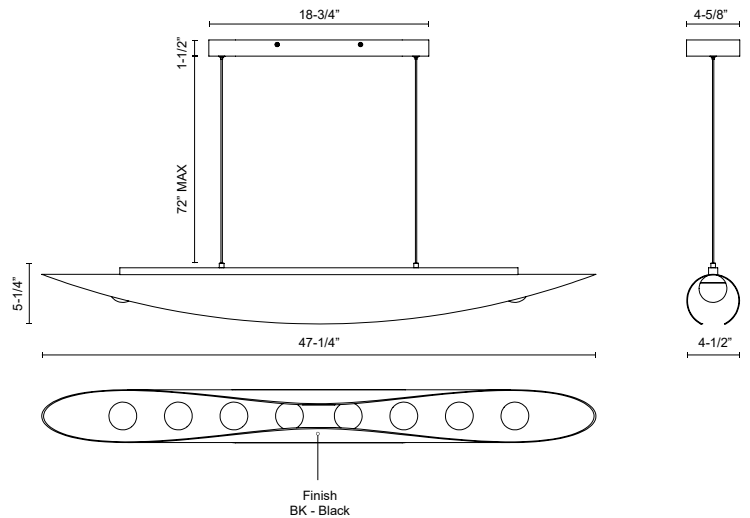

MIROS
LP0728047
PENDANT

PROJECT

LP0728047BK
 Black

SPECIFICATION DETAILS

Fixture Dimensions	L47-1/4" x W4-1/2" x H5-1/4"
Light Source	LED with DC Driver
Wattage	29W
Total Lumens	2460lm
Delivered Lumens	BK-1550lm*
Voltage	120-277V
Color Temperature	3000K
CRI (Ra)	90CRI
LED Rated Life	50,000 hours
Dimming	100% - 10%, TRIAC or ELV Dimmer (Not Included)
CEC Title 24 JA8	Yes, JA8-2022
Location	Dry
Wire Length	72" Max
Wire Type	Black SSL Wire
Minimum Hang Height	9"
Illumination Direction	Down
Sloped Ceiling Adaptable	Yes
Material	Steel + Acrylic
Shade Details	Steel Shade
Diffuser Details	Frosted Acrylic Diffuser
Canopy Dimensions	L18-3/4" x W4-5/8" x H1-1/2"