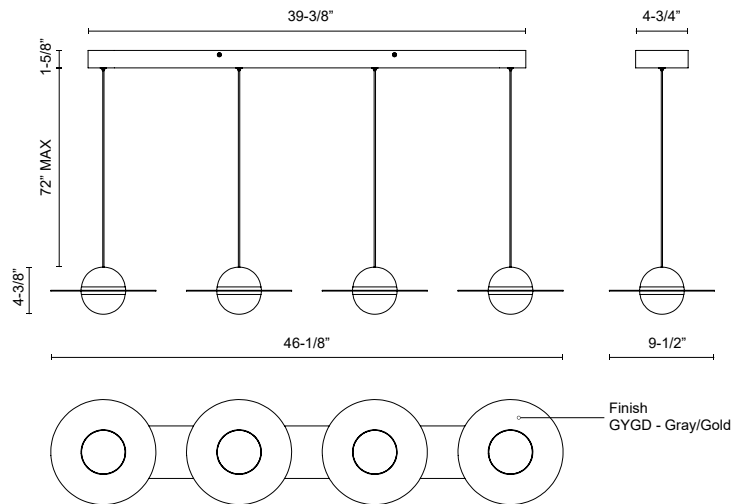

LP0733604GYGD
 Gray/Gold

SPECIFICATION DETAILS

Fixture Dimensions	L46-1/8" x W9-1/2" x H4-3/8"
Light Source	LED with DC Driver
Wattage	49W
Total Lumens	4160lm
Delivered Lumens	GYGD-2695lm*
Voltage	120-277V
Color Temperature	3000K
CRI (Ra)	90CRI
LED Rated Life	50,000 hours
Dimming	100% - 10%, TRIAC or ELV Dimmer (Not Included)
CEC Title 24 JA8	Yes, JA8-2022
Location	Dry
Wire Length	72" Max
Wire Type	Black SSL Wire
Minimum Hang Height	8"
Illumination Direction	Up/Down
Sloped Ceiling Adaptable	Yes
Material	Aluminum + Steel + Polymeric Material
Diffuser Details	White Polymeric Diffuser
Canopy Dimensions	L39-3/8" x W4-3/4" x H1-5/8"