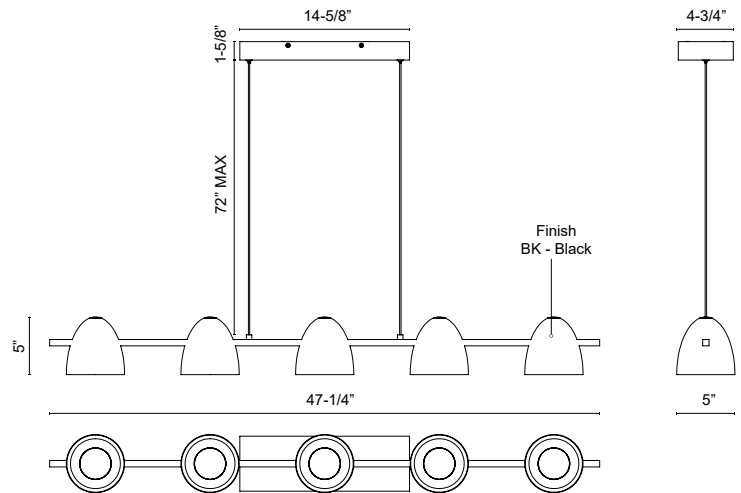

LP0737747BK  
 Black

**SPECIFICATION DETAILS**

Fixture Dimensions	L47-1/4" x W5" x H5"
Light Source	LED with DC Driver
Wattage	29W
Total Lumens	2460lm
Delivered Lumens	BK-1780lm*
Voltage	120-277V
Color Temperature	3000K
CRI (Ra)	90CRI
LED Rated Life	50,000 hours
Dimming	100% - 10%, TRIAC or ELV Dimmer (Not Included)
CEC Title 24 JA8	Yes, JA8-2022
Location	Dry
Wire Length	72" Max
Wire Type	Black SSL Wire
Minimum Hang Height	9"
Illumination Direction	Down
Sloped Ceiling Adaptable	Yes
Material	Aluminum + Steel + Polymeric Material
Shade Details	Steel Shade
Diffuser Details	White Polymeric Diffuser
Canopy Dimensions	L14-5/8" x W4-3/4" x H1-5/8"