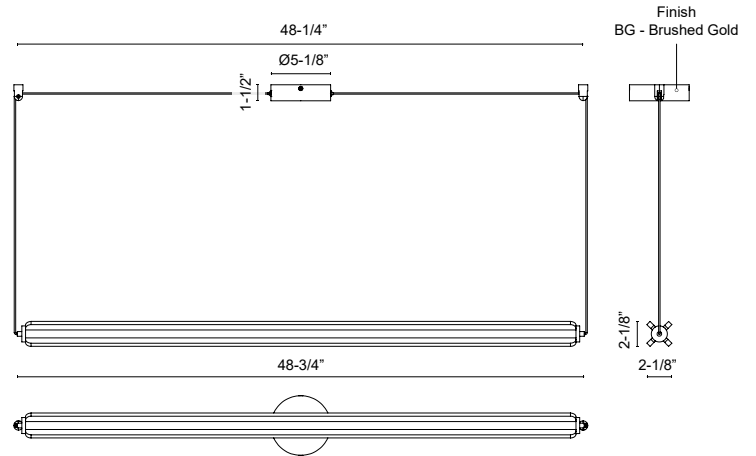

LP0743049BG
 Brushed Gold

SPECIFICATION DETAILS

Fixture Dimensions	L48-3/4" x W2-1/8" x H2-1/8"
Light Source	LED with DC Driver
Wattage	57W
Total Lumens	4840lm
Delivered Lumens	BG-3135lm*
Voltage	120-277V
Color Temperature	3000K
CRI (Ra)	90CRI
LED Rated Life	50,000 hours
Dimming	100% - 10%, TRIAC or ELV Dimmer (Not Included)
CEC Title 24 JA8	Yes, JA8-2022
Location	Dry
Wire Length	72" Max
Wire Type	Clear SSL Wire
Minimum Hang Height	6"
Illumination Direction	Omni-directional
Sloped Ceiling Adaptable	Yes
Material	Aluminum + Steel + Polymeric Material
Diffuser Details	Frosted Polymeric Diffuser
Canopy Dimensions	D5-1/8" x H1-1/2"