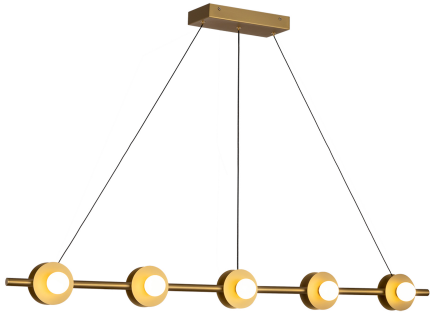

Elixir 48-in Linear Pendant

Model	Color Temperature	Wattage	Voltage	Total Lumens	Delivered Lumens	Dimmer Support (Optional, Not Included)
LP15548-UNV LP15548-BG-UNV LP15548-BK-UNV LP15548-CH-UNV	3000K	29W	120-277V	2465lm	1655lm* (BG) 1505lm* (BK) 1800lm* (CH)	TRIAC/ELV

The Elixir collection combines opal glass globes with bold modern disks in effortlessly clean, striking forms. With its blend of organic shapes and minimal design, Elixir offers versatile configurations. Elixir can complement any aesthetic, from contemporary to transitional.

SPECIFICATION DETAILS

Fixture Dimensions	L48-1/8" x W5-1/4" x H4"
Canopy Dimensions	L9-1/2" x W4-5/8" x H1-1/2"
Minimum Hang Height	27"
Location	Dry
Dimming Range	100% - 10%
Glass Details	Opal Glass
Illumination Direction	Omni-directional
Light Source/Life	LED (50,000 hours) 90CRI
Material	Steel, Glass
Sloped Ceiling Adaptable	Yes
Shade Details	Steel Shade
Wire Length	120"
Wire Style	Black Wire
Compliance	ETL Certified: Yes CEC Title 24: Yes