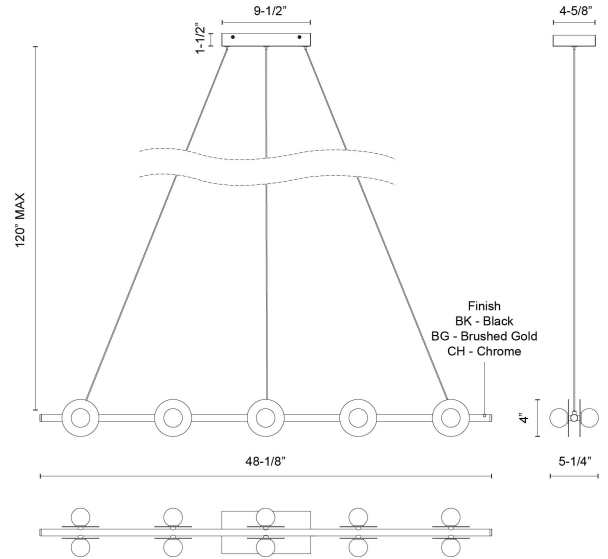

Elixir 48-in Linear Pendant

Model	Color Temperature	Wattage	Voltage	Total Lumens	Delivered Lumens	Dimmer Support (Optional, Not Included)
LP15548-UNV LP15548-BG-UNV LP15548-BK-UNV LP15548-CH-UNV	3000K	29W	120-277V	2465lm	1655lm* (BG) 1505lm* (BK) 1800lm* (CH)	TRIAC/ELV

SPECIFICATION DETAILS

Fixture Dimensions	L48-1/8" x W5-1/4" x H4"
Canopy Dimensions	L9-1/2" x W4-5/8" x H1-1/2"
Minimum Hang Height	27"
Location	Dry
Dimming Range	100% - 10%
Glass Details	Opal Glass
Illumination Direction	Omni-directional
Light Source/Life	LED (50,000 hours) 90CRI
Material	Steel, Glass
Sloped Ceiling Adaptable	Yes
Shade Details	Steel Shade
Wire Length	120"
Wire Style	Black Wire
Compliance	ETL Certified: Yes CEC Title 24: Yes