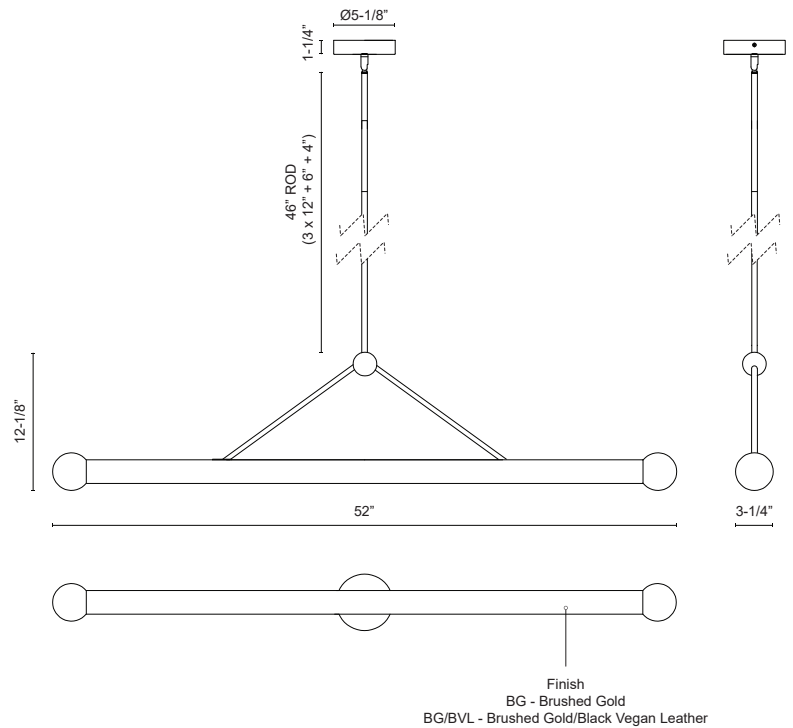

CALLA
LP26652
PENDANT

PROJECT

SPECIFICATION DETAILS

Fixture Dimensions	L52" x W3-1/4" x H12-1/8"
Light Source	LED with DC Driver
Wattage	20W
Total Lumens	1450lm
Delivered Lumens	BG/BVL-870lm*; BG-870lm*
Voltage	120-277V
Color Temperature	5CCT Selectable 2700K/3000K/3500K/4000K/5000K
CRI (Ra)	90CRI
LED Rated Life	50,000 hours
Dimming	100% - 10%, TRIAC or ELV Dimmer (Not Included)
CEC Title 24 JA8	Yes, JA8-2022
Location	Dry
Rod Length	46" Max (3x12" + 1x6" + 1x4")
Wire Length	72"
Minimum Hang Height	20"
Illumination Direction	Omni-directional
Sloped Ceiling Adaptable	Yes, Up to 45 Degrees
Adjustable	Yes
Material	Steel + Glass
Glass Details	Matte Opal Glass
Shade Details	Opal Glass Shade
Paint Finish	BG01
Canopy Dimensions	D5-1/8" x H1-1/4"

* For custom options, consult factory for details.

* For warranty information, please visit www.kuzcolighting.com/warranty

KUZCO

CANADA: 19054 28TH AVENUE - SURREY, BC V3Z 6M3
USA: 3035 E. LONE MOUNTAIN ROAD - LAS VEGAS, NV 89081

WWW.KUZCOLIGHTING.COM

© 2026 KUZCO LIGHTING. ALL RIGHTS RESERVED.

COMMENT