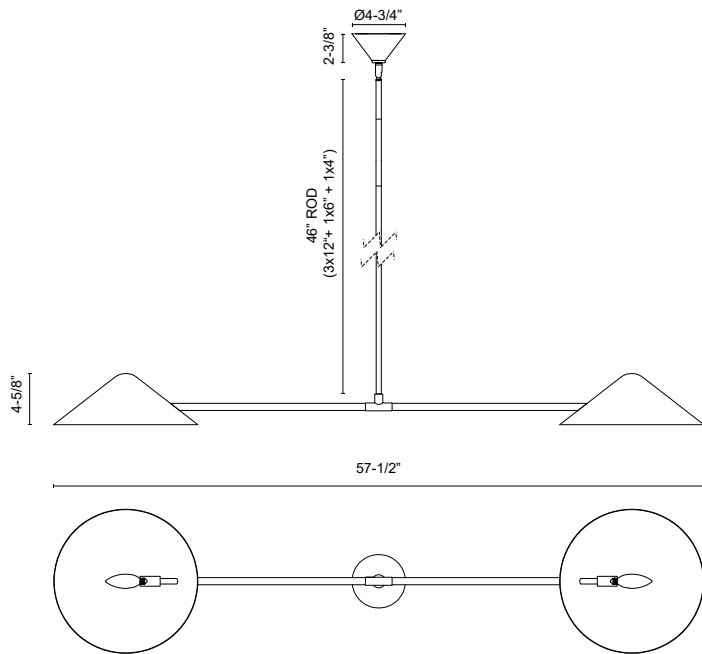

## ASHFORD LP636158

FIXTURE DIMENSIONS	L57-1/2" x H4-5/8"
LAMP TYPE	E12
MAX WATTAGE	60W
BULB QTY	2
BULBS INCLUDED	No
VOLTAGE	120V
LOCATION	Dry
ROD LENGTH	46" Max (3x12" + 1x6" + 1x4")
WIRE LENGTH	60"
MINIMUM HANG HEIGHT	12"
SLOPED CEILING ADAPTABLE	Yes, Up to 45 Degrees
PAINT FINISH	AW01; BG01; MB01
MATERIAL	Steel
SHADE DETAILS	Steel Shade
ILLUMINATION DIRECTION	Down
CANOPY DIMENSIONS	D4-3/4" x H2-3/8"

[ D - Diameter, L - Length, W - Width, H - Height, E - Extension ]