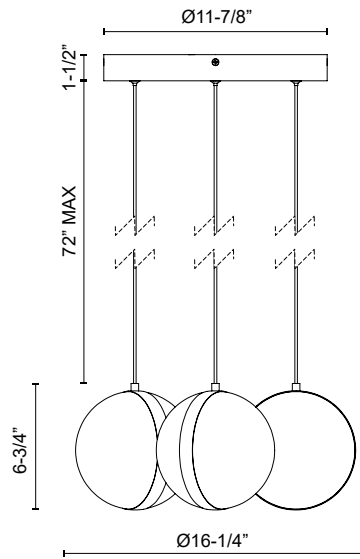

ECHO
MP0713603
PENDANT

PROJECT

MP0713603BG
 Brushed Gold

MP0713603BK
 Black

SPECIFICATION DETAILS

Fixture Dimensions	D16-1/4" x H6-3/4"
Light Source	LED with DC Driver
Wattage	37W
Total Lumens	3140lm
Delivered Lumens	BG-2335lm*; BK-2220lm*
Voltage	120-277V
Color Temperature	3000K
CRI (Ra)	90CRI
LED Rated Life	50,000 hours
Dimming	100% - 10%, TRIAC or ELV Dimmer (Not Included)
CEC Title 24 JA8	Yes, JA8-2022
Location	Dry
Wire Length	72" Max
Wire Type	Black SSL Wire
Minimum Hang Height	10"
Illumination Direction	Omni-directional
Sloped Ceiling Adaptable	Yes
Material	Aluminum + Steel + Polymeric Material
Diffuser Details	White Polymeric Diffuser
Canopy Dimensions	D11-7/8" x H1-1/2"