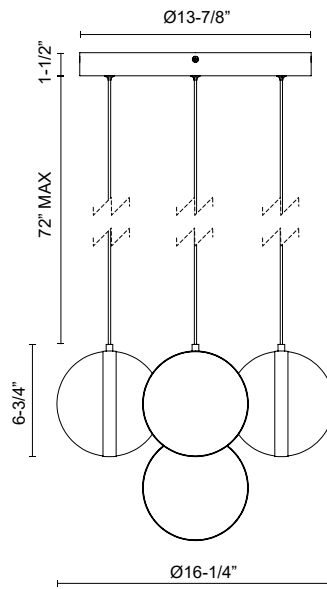

ECHO
MP0713605
PENDANT

PROJECT

MP0713605BG
 Brushed Gold

MP0713605BK
 Black

SPECIFICATION DETAILS

Fixture Dimensions	D16-1/4" x H6-3/4"
Light Source	LED with DC Driver
Wattage	56W
Total Lumens	4750lm
Delivered Lumens	BG-3530lm*; BK-3360lm*
Voltage	120-277V
Color Temperature	3000K
CRI (Ra)	90CRI
LED Rated Life	50,000 hours
Dimming	100% - 10%, TRIAC or ELV Dimmer (Not Included)
CEC Title 24 JA8	Yes, JA8-2022
Location	Dry
Wire Length	72" Max
Wire Type	Black SSL Wire
Minimum Hang Height	10"
Illumination Direction	Omni-directional
Sloped Ceiling Adaptable	Yes
Material	Aluminum + Steel + Polymeric Material
Diffuser Details	White Polymeric Diffuser
Canopy Dimensions	D13-7/8" x H1-1/2"