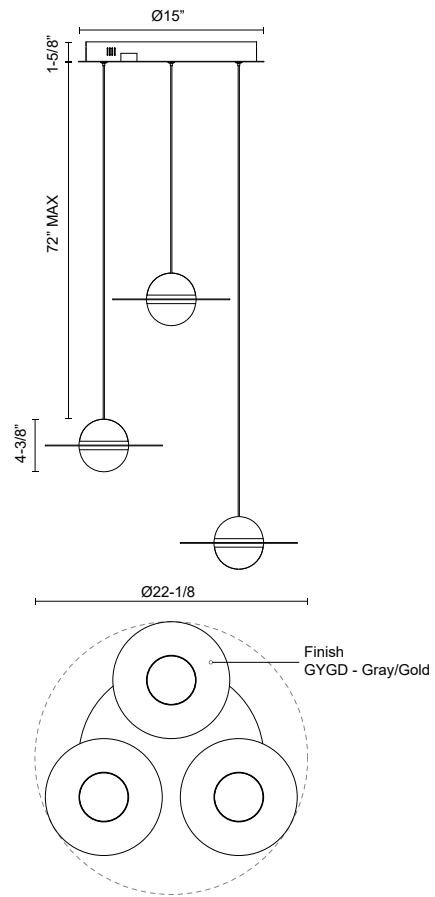

MP0733603GYGD
Gray/Gold

SPECIFICATION DETAILS

Fixture Dimensions	D22-1/8" x H4-3/8"
Light Source	LED with DC Driver
Wattage	36W
Total Lumens	3060lm
Delivered Lumens	GYGD-1980lm*
Voltage	120-277V
Color Temperature	3000K
CRI (Ra)	90CRI
LED Rated Life	50,000 hours
Dimming	100% - 10%, TRIAC or ELV Dimmer (Not Included)
CEC Title 24 JA8	Yes, JA8-2022
Location	Dry
Wire Length	72" Max
Wire Type	Black SSL Wire
Minimum Hang Height	8"
Illumination Direction	Up/Down
Sloped Ceiling Adaptable	Yes
Material	Aluminum + Steel + Polymeric Material
Diffuser Details	White Polymeric Diffuser
Canopy Dimensions	D15" x H1-5/8"