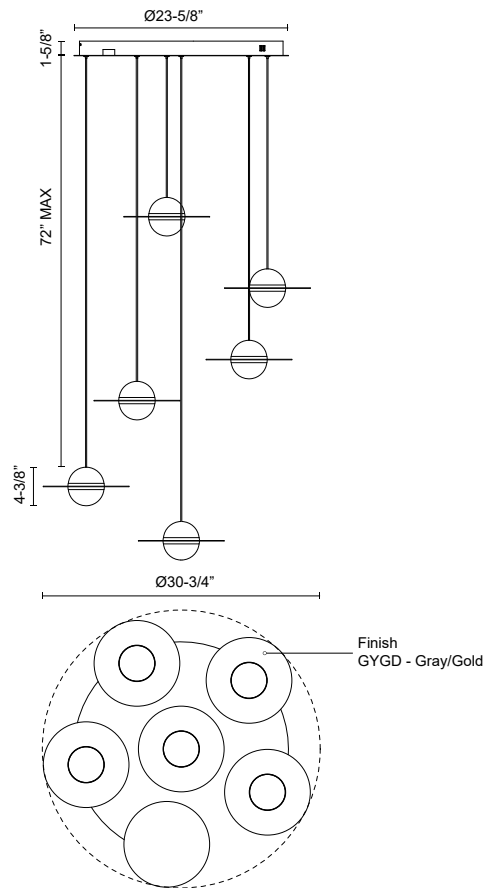

MP0733606GYGD  
Gray/Gold

**SPECIFICATION DETAILS**

Fixture Dimensions	D30-3/4" x H4-3/8"
Light Source	LED with DC Driver
Wattage	73W
Total Lumens	6200lm
Delivered Lumens	GYGD-4015lm*
Voltage	120-277V
Color Temperature	3000K
CRI (Ra)	90CRI
LED Rated Life	50,000 hours
Dimming	100% - 10%, TRIAC or ELV Dimmer (Not Included)
CEC Title 24 JA8	Yes, JA8-2022
Location	Dry
Wire Length	72" Max
Wire Type	Black SSL Wire
Minimum Hang Height	8"
Illumination Direction	Up/Down
Sloped Ceiling Adaptable	Yes
Material	Aluminum + Steel + Polymeric Material
Diffuser Details	White Polymeric Diffuser
Canopy Dimensions	D23-5/8" x H1-5/8"